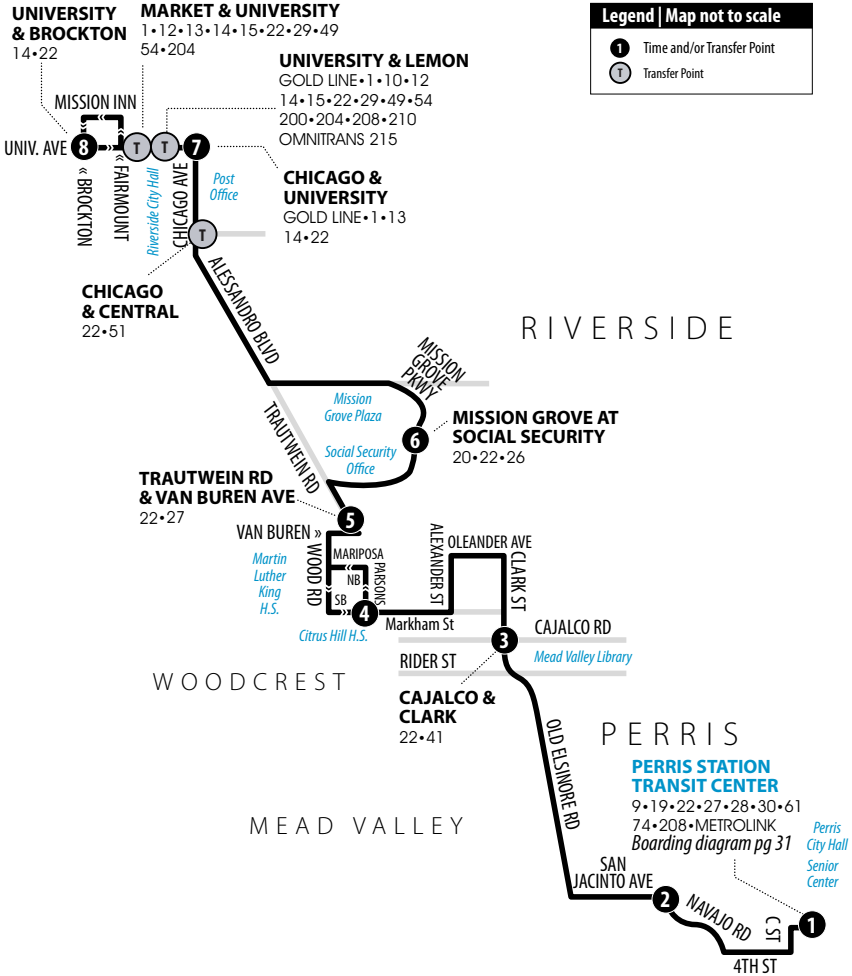

22

DOWNTOWN RIVERSIDE - PERRIS STATION TRANSIT CENTER

Information Center
(951) 565-5002
RiversideTransit.com
RTABus.com

Routing and timetables
subject to change.
Rutas y horarios son
sujetos a cambios.

Sunday service on: Memorial Day, Independence Day, Labor Day, Thanksgiving Day, Christmas Day and New Year's Day.

Legend | Map not to scale

- 1** Time and/or Transfer Point
- T** Transfer Point

A.M. times are in PLAIN, **P.M. times are in BOLD** | Times are approximate

S = Operates when school is in session only

	Perris Station Transit Center	San Jacinto & Navajo	Clark & Cajalco	Parsons & Markham	Trautwein & Van Buren	Mission Grove at Social Security	Chicago & University	University & Brockton
	1	2	3	4	5	6	7	8
	4:27	4:32	4:41	4:52	4:59	5:03	5:15	5:25
	5:25	5:31	5:41	5:53	6:03	6:07	6:23	6:35
	6:04	6:10	6:23	6:37	6:47	6:53	7:15	7:32
	6:38	6:44	6:57	7:15	7:27	7:32	7:54	8:07
	7:15	7:21	7:33	7:46	7:55	8:00	8:20	8:33
	8:15	8:21	8:33	8:46	8:55	9:00	9:17	9:30
	9:13	9:19	9:31	9:44	9:53	9:58	10:15	10:28
	10:13	10:19	10:30	10:43	10:52	10:57	11:14	11:29
	11:13	11:19	11:30	11:42	11:51	11:56	12:13	12:28
	12:19	12:25	12:37	12:49	1:00	1:05	1:23	1:38
	1:25	1:31	1:43	1:55	2:06	2:11	2:29	2:44
S	—	—	—	3:00	3:13	3:17	—	—
	2:33	2:39	2:51	3:03	3:14	3:19	3:37	3:52
	3:38	3:44	3:56	4:09	4:20	4:25	4:43	4:58
	4:46	4:53	5:05	5:17	5:28	5:33	5:51	6:08
	5:45	5:52	6:04	6:16	6:27	6:32	6:50	7:07
	6:49	6:56	7:08	7:20	7:30	7:35	7:52	8:05
	7:56	8:02	8:13	8:24	8:33	8:37	8:53	9:05
	9:03	9:08	9:18	9:29	9:37	9:41	9:55	10:07