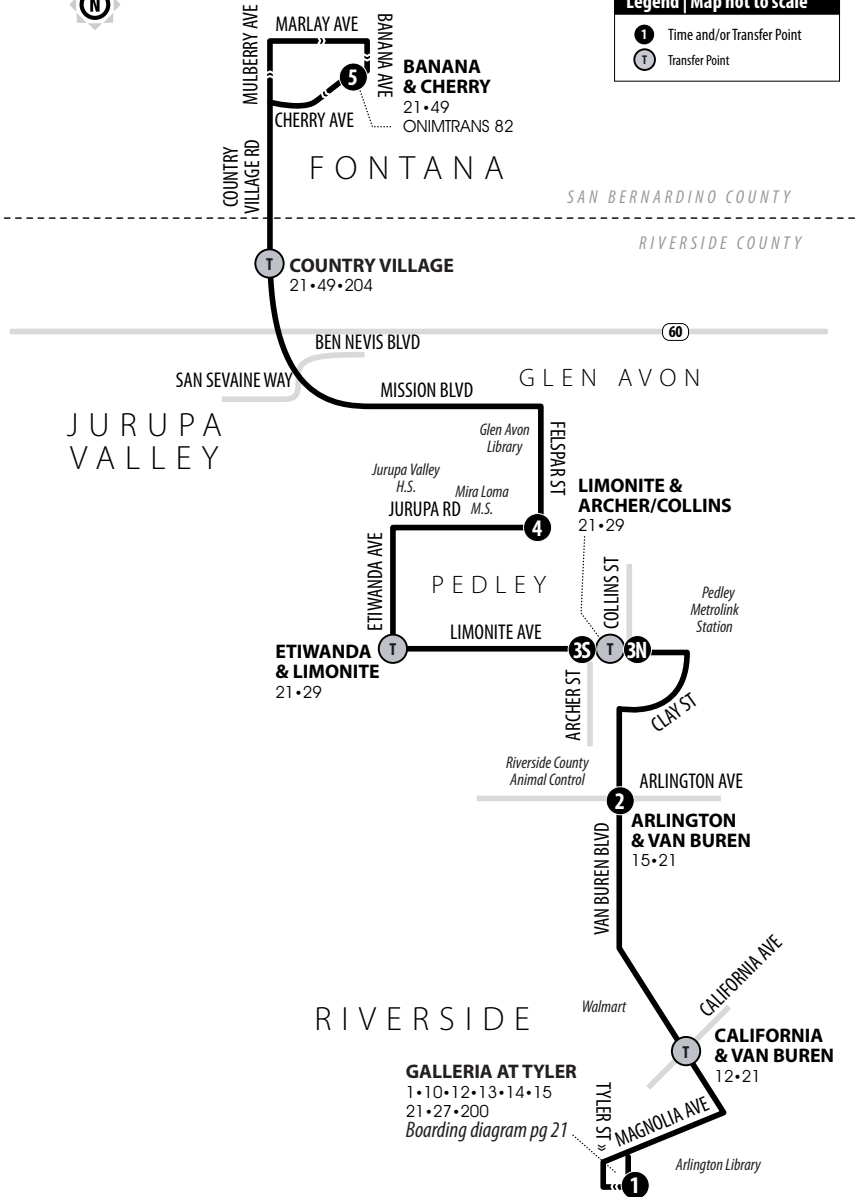

## GALLERIA AT TYLER TO COUNTRY VILLAGE/ FONTANA

Information Center  
(951) 565-5002  
RiversideTransit.com  
RTABus.com

Routing and timetables  
subject to change.  
Rutas y horarios son  
sujetos a cambios.

**Legend | Map not to scale**

- 1** Time and/or Transfer Point
- T** Transfer Point

## Northbound to Country Village/Fontana | Weekdays &amp; Weekends

A.M. times are in PLAIN, P.M. times are in BOLD | Times are approximate

Galleria at Tyler	Van Buren & Arlington	Limonite & Collins	Felspar & Jurupa	Banana & Cherry
1	2	3N	4	5
7:41	7:53	8:01	8:19	8:32
8:46	9:00	9:10	9:28	9:42
9:55	10:10	10:20	10:38	10:53
11:03	11:21	11:31	11:49	<b>12:04</b>
<b>12:14</b>	<b>12:33</b>	<b>12:43</b>	<b>1:01</b>	<b>1:16</b>
<b>1:27</b>	<b>1:46</b>	<b>1:56</b>	<b>2:14</b>	<b>2:29</b>
<b>2:39</b>	<b>2:58</b>	<b>3:08</b>	<b>3:26</b>	<b>3:41</b>
<b>3:53</b>	<b>4:12</b>	<b>4:22</b>	<b>4:40</b>	<b>4:55</b>
<b>5:05</b>	<b>5:22</b>	<b>5:32</b>	<b>5:50</b>	<b>6:05</b>
<b>6:16</b>	<b>6:32</b>	<b>6:42</b>	<b>6:58</b>	<b>7:13</b>

## Southbound to Galleria at Tyler | Weekdays &amp; Weekends

A.M. times are in PLAIN, P.M. times are in BOLD | Times are approximate

Banana & Cherry	Felspar & Jurupa	Limonite & Archer	Van Buren & Arlington	Galleria at Tyler
5	4	3S	2	1
7:37	7:51	8:09	8:19	8:31
8:47	9:02	9:20	9:30	9:45
9:52	10:07	10:26	10:36	10:53
11:03	11:18	11:37	11:47	<b>12:04</b>
<b>12:14</b>	<b>12:29</b>	<b>12:48</b>	<b>12:59</b>	<b>1:17</b>
<b>1:26</b>	<b>1:41</b>	<b>2:00</b>	<b>2:11</b>	<b>2:29</b>
<b>2:39</b>	<b>2:55</b>	<b>3:14</b>	<b>3:25</b>	<b>3:43</b>
<b>3:51</b>	<b>4:07</b>	<b>4:26</b>	<b>4:37</b>	<b>4:55</b>
<b>5:05</b>	<b>5:19</b>	<b>5:38</b>	<b>5:49</b>	<b>6:06</b>