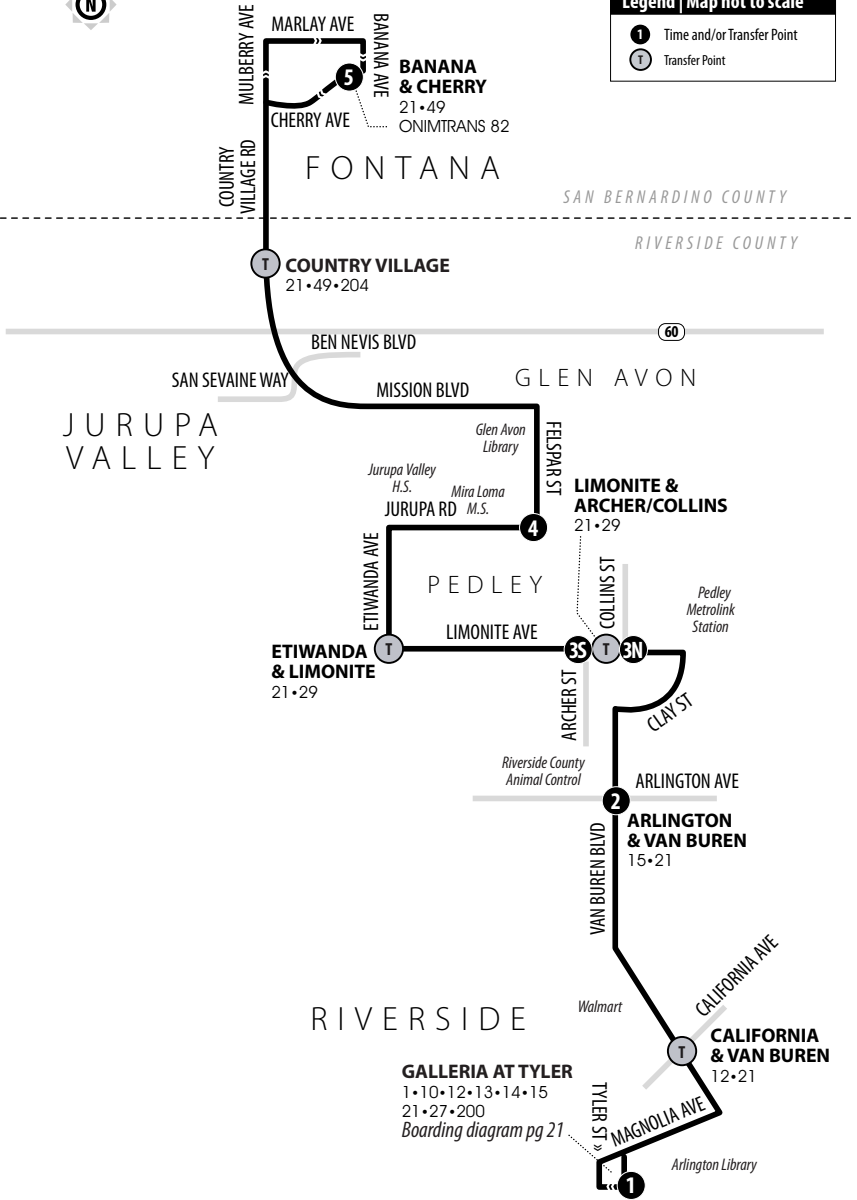

21

GALLERIA AT TYLER TO COUNTRY VILLAGE/ FONTANA

Information Center
(951) 565-5002
RiversideTransit.com
RTABus.com

Routing and timetables
subject to change.
Rutas y horarios son
sujetos a cambios.

Legend | Map not to scale

- 1** Time and/or Transfer Point
- T** Transfer Point

21

Northbound to Country Village/Fontana | Weekdays & Weekends

A.M. times are in PLAIN, **P.M. times are in BOLD** | Times are approximate

Galleria at Tyler	Van Buren & Arlington	Limonite & Collins	Felspar & Jurupa	Banana & Cherry
1	2	3N	4	5
7:41	7:53	8:01	8:19	8:32
8:46	9:00	9:10	9:28	9:42
9:55	10:10	10:20	10:38	10:53
11:03	11:21	11:31	11:49	12:04
12:14	12:33	12:43	1:01	1:16
1:27	1:46	1:56	2:14	2:29
2:39	2:58	3:08	3:26	3:41
3:53	4:12	4:22	4:40	4:55
5:05	5:22	5:32	5:50	6:05
6:16	6:32	6:42	6:58	7:13

21

Southbound to Galleria at Tyler | Weekdays & Weekends

A.M. times are in PLAIN, **P.M. times are in BOLD** | Times are approximate

Banana & Cherry	Felspar & Jurupa	Limonite & Archer	Van Buren & Arlington	Galleria at Tyler
5	4	3S	2	1
7:37	7:51	8:09	8:19	8:31
8:47	9:02	9:20	9:30	9:45
9:52	10:07	10:26	10:36	10:53
11:03	11:18	11:37	11:47	12:04
12:14	12:29	12:48	12:59	1:17
1:26	1:41	2:00	2:11	2:29
2:39	2:55	3:14	3:25	3:43
3:51	4:07	4:26	4:37	4:55
5:05	5:19	5:38	5:49	6:06