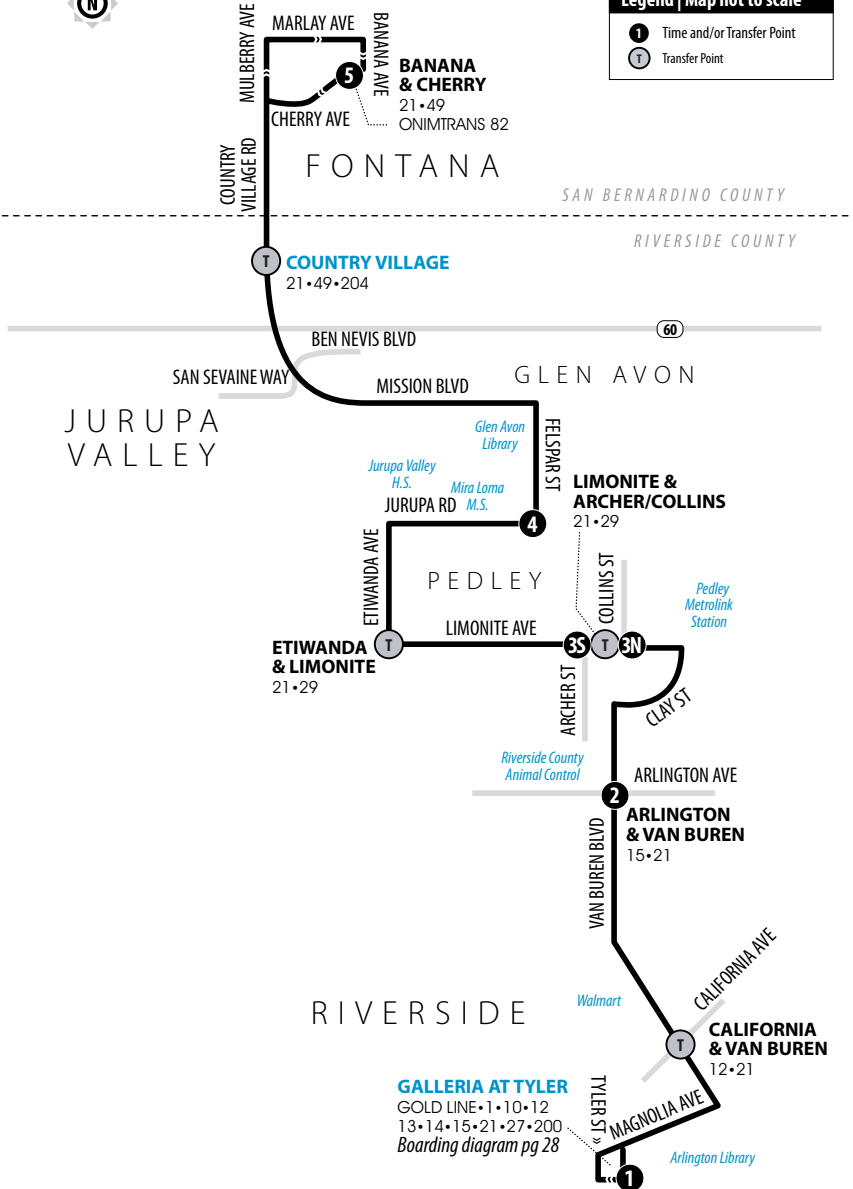

Legend | Map not to scale

- 1** Time and/or Transfer Point
- T** Transfer Point

21

Weekdays | Northbound to Country Village/Fontana

A.M. times are in PLAIN, **P.M. times are in BOLD** | Times are approximate

21

Weekdays | Southbound to Galleria at Tyler

A.M. times are in PLAIN, **P.M. times are in BOLD** | Times are approximate

Banana & Cherry	Felspar & Jurupa	Limonite & Archer	Van Buren & Arlington	Galleria at Tyler
5	4	3S	2	1
5:39	5:53	6:12	6:22	6:34
6:48	7:04	7:23	7:34	7:49
7:53	8:09	8:28	8:39	8:54
9:09	9:24	9:43	9:54	10:09
10:18	10:33	10:52	11:03	11:19
11:29	11:44	12:03	12:14	12:30
12:40	12:56	1:15	1:27	1:44
1:54	2:10	2:30	2:42	3:00
3:10	3:31	3:53	4:06	4:24
4:27	4:45	5:07	5:24	5:42
5:51	6:08	6:29	6:42	6:59

21

Weekends | Northbound to Country Village/Fontana

A.M. times are in PLAIN, P.M. times are in BOLD | Times are approximate

Galleria at Tyler	Van Buren & Arlington	Limonite & Collins	Felspar & Jurupa	Banana & Cherry
1	2	3N	4	5
7:40	7:51	8:00	8:18	8:32
8:50	9:04	9:14	9:32	9:47
9:56	10:10	10:20	10:38	10:53
11:07	11:23	11:33	11:51	12:06
12:16	12:33	12:43	1:01	1:16
1:30	1:47	1:57	2:15	2:30
2:40	2:57	3:07	3:25	3:40
3:54	4:11	4:21	4:40	4:55
5:05	5:21	5:31	5:50	6:05
6:16	6:31	6:41	6:59	7:13

21

Weekends | Southbound to Galleria at Tyler

A.M. times are in PLAIN, P.M. times are in BOLD | Times are approximate

Banana & Cherry	Felspar & Jurupa	Limonite & Archer	Van Buren & Arlington	Galleria at Tyler
5	4	3S	2	1
7:37	7:52	8:11	8:21	8:36
8:46	9:01	9:20	9:31	9:46
9:57	10:12	10:31	10:42	10:57
11:03	11:18	11:37	11:48	12:05
12:16	12:31	12:50	1:01	1:19
1:26	1:41	2:00	2:11	2:29
2:42	2:57	3:16	3:27	3:44
3:53	4:08	4:27	4:38	4:55
5:05	5:19	5:38	5:49	6:06