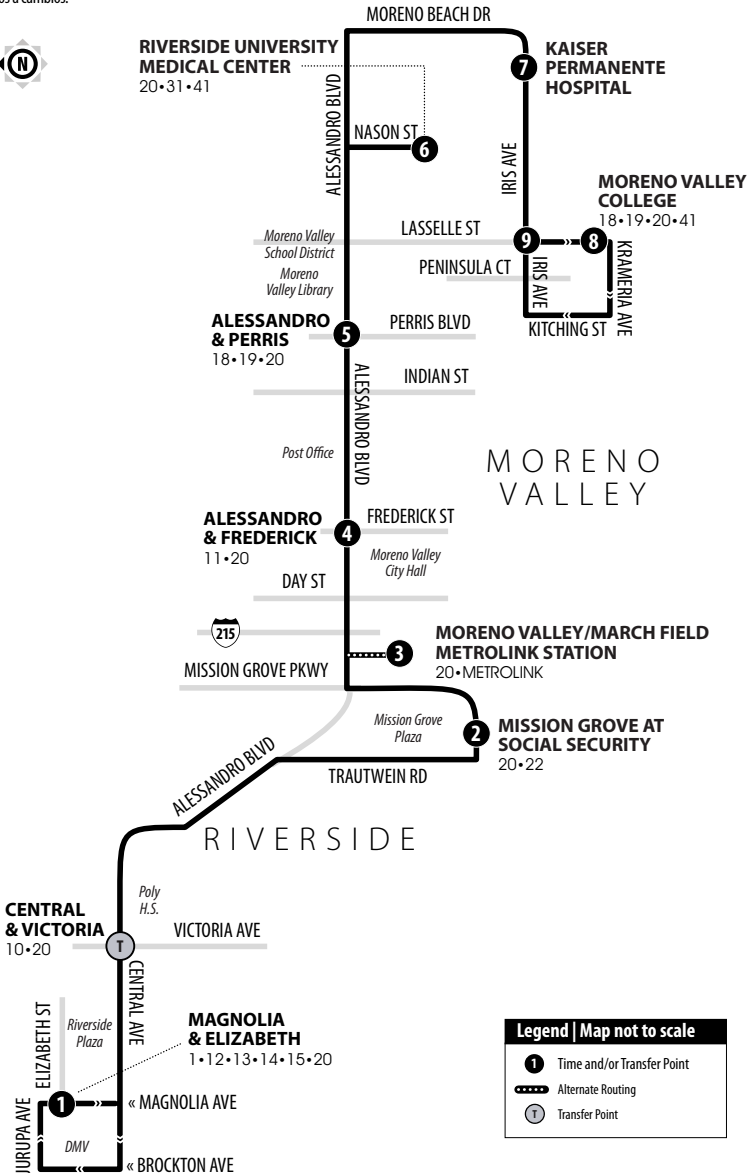

## MAGNOLIA & ELIZABETH - METROLINK - RUMC - KAISER PERMANENTE - MOVAL COLLEGE

Information Center  
(951) 565-5002  
RiversideTransit.com  
RTABus.com

Routing and timetables  
subject to change.  
Rutas y horarios son  
sujetos a cambios.

## Westbound to Magnolia &amp; Elizabeth | Weekdays &amp; Weekends

A.M. times are in PLAIN, **P.M. times are in BOLD** | Times are approximate

Iris & Lasselie	Iris at Kaiser Permanente Hospital	Riverside University Medical Center	Alessandro & Perris	Alessandro & Frederick	Moreno Valley March Field Metrolink Station	Mission Grove at Social Security	Magnolia & Elizabeth
9	7	6	5	4	3	2	1
7:05	7:09	7:19	7:30	7:37	7:47	7:57	8:18
8:16	8:20	8:30	8:41	8:48	—	9:00	9:21
9:05	9:09	9:20	9:32	9:40	—	9:54	10:17
9:49	9:53	10:04	10:16	10:24	—	10:38	11:01
10:53	10:57	11:08	11:20	11:28	—	11:42	<b>12:05</b>
11:55	11:59	<b>12:10</b>	<b>12:22</b>	<b>12:30</b>	—	<b>12:44</b>	<b>1:07</b>
<b>12:55</b>	<b>12:59</b>	<b>1:10</b>	<b>1:22</b>	<b>1:30</b>	—	<b>1:44</b>	<b>2:07</b>
<b>1:55</b>	<b>1:59</b>	<b>2:10</b>	<b>2:22</b>	<b>2:30</b>	—	<b>2:44</b>	<b>3:07</b>
<b>2:58</b>	<b>3:02</b>	<b>3:13</b>	<b>3:25</b>	<b>3:33</b>	—	<b>3:47</b>	<b>4:10</b>
<b>4:00</b>	<b>4:04</b>	<b>4:15</b>	<b>4:27</b>	<b>4:35</b>	—	<b>4:49</b>	<b>5:12</b>
<b>5:00</b>	<b>5:04</b>	<b>5:15</b>	<b>5:27</b>	<b>5:35</b>	<b>5:45</b>	<b>5:55</b>	<b>6:18</b>
<b>6:05</b>	<b>6:09</b>	<b>6:20</b>	<b>6:32</b>	<b>6:39</b>	—	<b>6:53</b>	<b>7:16</b>
<b>7:00</b>	<b>7:04</b>	<b>7:15</b>	<b>7:27</b>	<b>7:34</b>	—	<b>7:45</b>	<b>8:06</b>