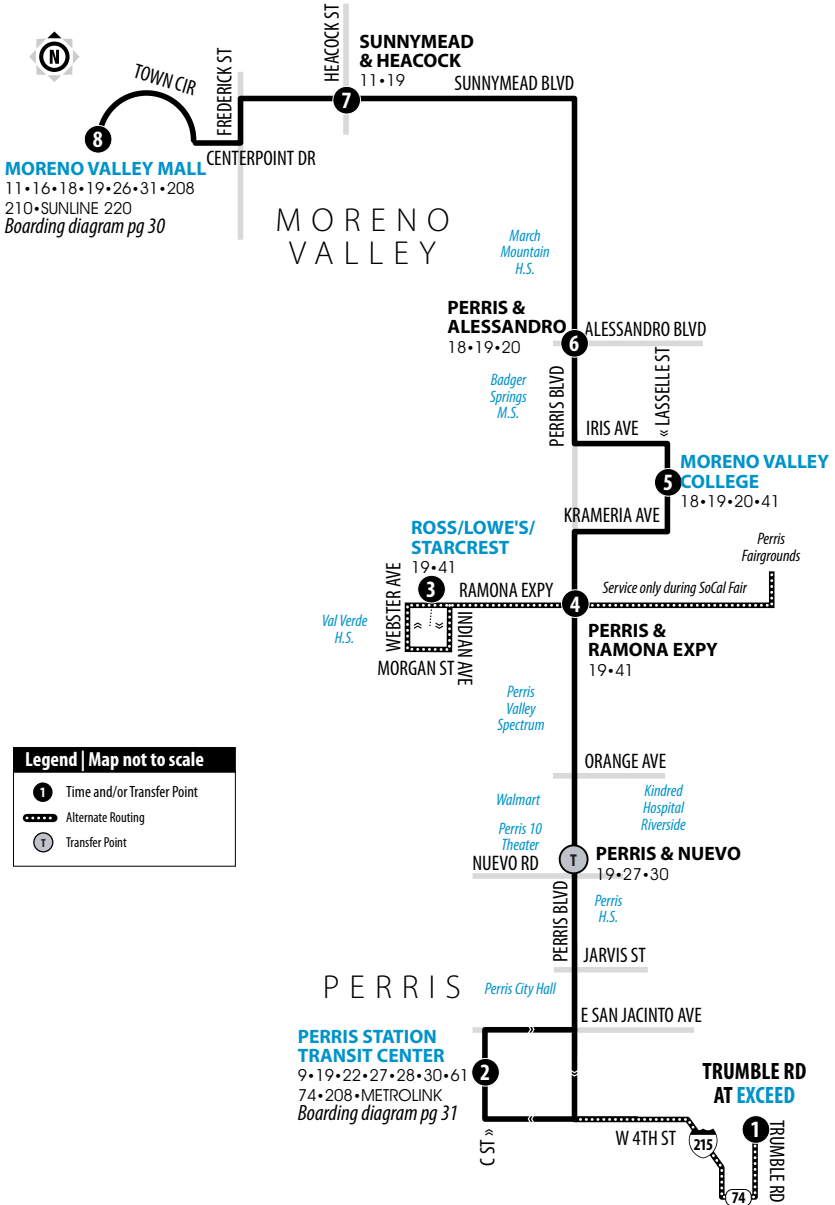

19

MORENO VALLEY MALL TO PERRIS STATION TRANSIT CENTER - TRUMBLE RD

Information Center
(951) 565-5002
RiversideTransit.com
RTABus.com

Routing and timetables subject to change.
Rutas y horarios son sujetos a cambios.

Sunday service on: Memorial Day, Independence Day, Labor Day, Thanksgiving Day, Christmas Day and New Year's Day.