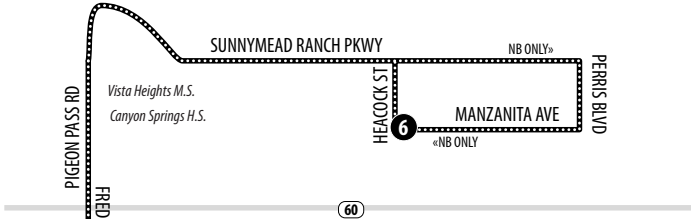

18

SUNNYMEAD RANCH - MORENO VALLEY MALL - MORENO VALLEY COLLEGE

Information Center
(951) 565-5002
RiversideTransit.com
RTABus.com

Routing and timetables
subject to change.
Rutas y horarios son
sujetos a cambios.

SUNNYMEAD RANCH

MORENO VALLEY MALL
11•16•18•19•31•208
Boarding diagram pg 23

MORENO VALLEY

Legend | Map not to scale

- 1** Time and/or Transfer Point
-** Alternate Routing
- T** Transfer Point

18

Northbound to Sunnymead Ranch & Moreno Valley Mall | Weekdays & Weekends

A.M. times are in PLAIN, **P.M. times are in BOLD** | Times are approximate

| Iris & Lasselle | Lasselle & JFK | Perris & Alessandro | Cottonwood & Frederick | Moreno Valley Mall | Heacock & Manzanita | Moreno Valley Mall |
|-----------------|----------------|---------------------|------------------------|--------------------|---------------------|--------------------|
| 1 | 2 | 3 | 4N | 5 | 6 | 5 |
| 7:07 | 7:14 | 7:22 | 7:30 | 7:41 | 8:03 | 8:20 |
| 8:08 | 8:15 | 8:23 | 8:31 | 8:42 | 9:04 | 9:21 |
| 9:12 | 9:19 | 9:27 | 9:35 | 9:46 | 10:08 | 10:26 |
| 10:14 | 10:22 | 10:31 | 10:39 | 10:50 | 11:12 | 11:30 |
| 11:19 | 11:27 | 11:36 | 11:44 | 11:55 | 12:17 | 12:35 |
| 12:25 | 12:33 | 12:42 | 12:50 | 1:01 | 1:23 | 1:41 |
| 1:30 | 1:38 | 1:47 | 1:56 | 2:07 | 2:29 | 2:47 |
| 2:36 | 2:44 | 2:53 | 3:02 | 3:13 | 3:35 | 3:53 |
| 3:43 | 3:51 | 4:00 | 4:09 | 4:20 | 4:42 | 5:00 |
| 4:49 | 4:56 | 5:05 | 5:14 | 5:25 | 5:47 | 6:05 |
| 5:56 | 6:03 | 6:11 | 6:19 | 6:30 | 6:52 | 7:10 |
| 7:00 | 7:07 | 7:15 | 7:23 | 7:34 | 7:56 | 8:13 |