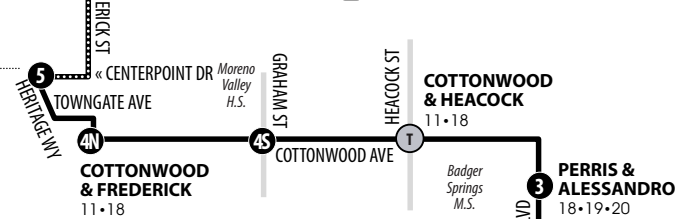

18

SUNNYMEAD RANCH - MORENO VALLEY MALL - MORENO VALLEY COLLEGE

Information Center
(951) 565-5002
RiversideTransit.com
RTABus.com

Routing and timetables
subject to change.
Rutas y horarios son
sujetos a cambios.

SUNNYMEAD RANCH

MORENO VALLEY MALL
11•16•18•19•31•208
Boarding diagram pg 23

MORENO VALLEY

Legend | Map not to scale

- 1** Time and/or Transfer Point
-** Alternate Routing
- T** Transfer Point

18

Northbound to Sunnymead Ranch & Moreno Valley Mall | Weekdays & Weekends

A.M. times are in PLAIN, **P.M. times are in BOLD** | Times are approximate

| Iris & Lasselle | Lasselle & JFK | Perris & Alessandro | Cottonwood & Frederick | Moreno Valley Mall | Heacock & Manzanita | Moreno Valley Mall |
|-----------------|----------------|---------------------|------------------------|--------------------|---------------------|--------------------|
| 1 | 2 | 3 | 4N | 5 | 6 | 5 |
| 7:07 | 7:14 | 7:22 | 7:30 | 7:41 | 8:03 | 8:20 |
| 8:08 | 8:15 | 8:23 | 8:31 | 8:42 | 9:04 | 9:21 |
| 9:12 | 9:19 | 9:27 | 9:35 | 9:46 | 10:08 | 10:26 |
| 10:14 | 10:22 | 10:31 | 10:39 | 10:50 | 11:12 | 11:30 |
| 11:19 | 11:27 | 11:36 | 11:44 | 11:55 | 12:17 | 12:35 |
| 12:25 | 12:33 | 12:42 | 12:50 | 1:01 | 1:23 | 1:41 |
| 1:30 | 1:38 | 1:47 | 1:56 | 2:07 | 2:29 | 2:47 |
| 2:36 | 2:44 | 2:53 | 3:02 | 3:13 | 3:35 | 3:53 |
| 3:43 | 3:51 | 4:00 | 4:09 | 4:20 | 4:42 | 5:00 |
| 4:49 | 4:56 | 5:05 | 5:14 | 5:25 | 5:47 | 6:05 |
| 5:56 | 6:03 | 6:11 | 6:19 | 6:30 | 6:52 | 7:10 |
| 7:00 | 7:07 | 7:15 | 7:23 | 7:34 | 7:56 | 8:13 |