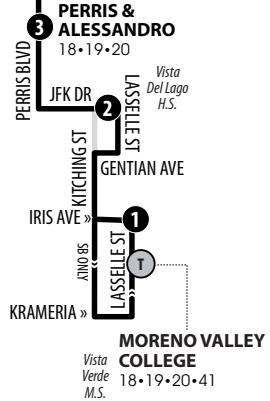

18

SUNNYMEAD RANCH - MORENO VALLEY MALL - MORENO VALLEY COLLEGE

Information Center
(951) 565-5002
RiversideTransit.com
RTABus.com

Routing and timetables
subject to change.
Rutas y horarios son
sujetos a cambios.

SUNNYMEAD RANCH

MORENO VALLEY MALL
11•16•18•19•31•208
Boarding diagram pg 23

MORENO VALLEY

Legend | Map not to scale

- 1** Time and/or Transfer Point
-** Alternate Routing
- T** Transfer Point

18

Northbound to Sunnymead Ranch & Moreno Valley Mall | Weekdays & Weekends

A.M. times are in PLAIN, **P.M. times are in BOLD** | Times are approximate

| Iris & Lasselle | Lasselle & JFK | Perris & Alessandro | Cottonwood & Frederick | Moreno Valley Mall | Heacock & Manzanita | Moreno Valley Mall |
|-----------------|----------------|---------------------|------------------------|--------------------|---------------------|--------------------|
| 1 | 2 | 3 | 4N | 5 | 6 | 5 |
| 7:07 | 7:14 | 7:22 | 7:30 | 7:41 | 8:03 | 8:20 |
| 8:08 | 8:15 | 8:23 | 8:31 | 8:42 | 9:04 | 9:21 |
| 9:12 | 9:19 | 9:27 | 9:35 | 9:46 | 10:08 | 10:26 |
| 10:14 | 10:22 | 10:31 | 10:39 | 10:50 | 11:12 | 11:30 |
| 11:19 | 11:27 | 11:36 | 11:44 | 11:55 | 12:17 | 12:35 |
| 12:25 | 12:33 | 12:42 | 12:50 | 1:01 | 1:23 | 1:41 |
| 1:30 | 1:38 | 1:47 | 1:56 | 2:07 | 2:29 | 2:47 |
| 2:36 | 2:44 | 2:53 | 3:02 | 3:13 | 3:35 | 3:53 |
| 3:43 | 3:51 | 4:00 | 4:09 | 4:20 | 4:42 | 5:00 |
| 4:49 | 4:56 | 5:05 | 5:14 | 5:25 | 5:47 | 6:05 |
| 5:56 | 6:03 | 6:11 | 6:19 | 6:30 | 6:52 | 7:10 |
| 7:00 | 7:07 | 7:15 | 7:23 | 7:34 | 7:56 | 8:13 |