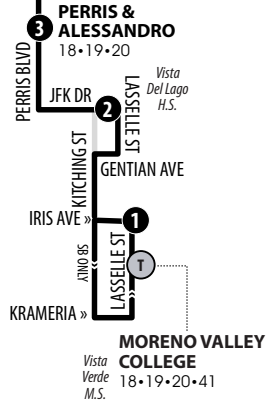

18

SUNNYMEAD RANCH - MORENO VALLEY MALL - MORENO VALLEY COLLEGE

Information Center
(951) 565-5002
RiversideTransit.com
RTABus.com

Routing and timetables
subject to change.
Rutas y horarios son
sujetos a cambios.

SUNNYMEAD RANCH

MORENO VALLEY MALL
11•16•18•19•31•208
Boarding diagram pg 23

MORENO VALLEY

MORENO VALLEY COLLEGE
18•19•20•41

Legend | Map not to scale

- 1** Time and/or Transfer Point
-** Alternate Routing
- T** Transfer Point

18

Northbound to Sunnymead Ranch & Moreno Valley Mall | Weekdays & Weekends

A.M. times are in PLAIN, **P.M. times are in BOLD** | Times are approximate

Iris & Lasselle	Lasselle & JFK	Perris & Alessandro	Cottonwood & Frederick	Moreno Valley Mall	Heacock & Manzanita	Moreno Valley Mall
1	2	3	4N	5	6	5
7:07	7:14	7:22	7:30	7:41	8:03	8:20
8:08	8:15	8:23	8:31	8:42	9:04	9:21
9:12	9:19	9:27	9:35	9:46	10:08	10:26
10:14	10:22	10:31	10:39	10:50	11:12	11:30
11:19	11:27	11:36	11:44	11:55	12:17	12:35
12:25	12:33	12:42	12:50	1:01	1:23	1:41
1:30	1:38	1:47	1:56	2:07	2:29	2:47
2:36	2:44	2:53	3:02	3:13	3:35	3:53
3:43	3:51	4:00	4:09	4:20	4:42	5:00
4:49	4:56	5:05	5:14	5:25	5:47	6:05
5:56	6:03	6:11	6:19	6:30	6:52	7:10
7:00	7:07	7:15	7:23	7:34	7:56	8:13

18

Southbound to Moreno Valley College | Weekdays & Weekends

A.M. times are in PLAIN, **P.M. times are in BOLD** | Times are approximate

Moreno Valley Mall	Cottonwood & Graham	Perris & Alessandro	Lasselle & JFK	Iris & Lasselle
5	4S	3	2	1
8:30	8:38	8:45	8:51	9:02
9:31	9:39	9:46	9:53	10:04
10:36	10:44	10:51	10:58	11:09
11:40	11:49	11:57	12:04	12:15
12:45	12:54	1:02	1:09	1:20
1:51	2:00	2:08	2:15	2:26
2:57	3:06	3:14	3:21	3:33
4:03	4:12	4:20	4:27	4:39
5:10	5:19	5:27	5:34	5:46
6:15	6:23	6:31	6:38	6:50