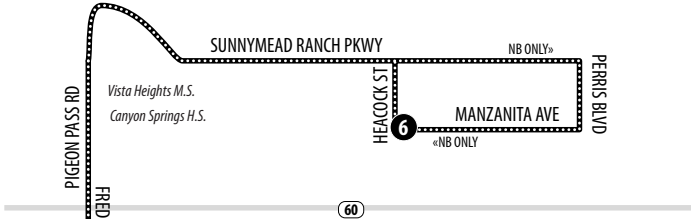

18

SUNNYMEAD RANCH - MORENO VALLEY MALL - MORENO VALLEY COLLEGE

Information Center
(951) 565-5002
RiversideTransit.com
RTABus.com

Routing and timetables
subject to change.
Rutas y horarios son
sujetos a cambios.

SUNNYMEAD RANCH

MORENO VALLEY MALL
11•16•18•19•31•208
Boarding diagram pg 23

MORENO VALLEY

MORENO VALLEY COLLEGE
18•19•20•41

Legend | Map not to scale

- 1** Time and/or Transfer Point
-** Alternate Routing
- T** Transfer Point

18

Northbound to Sunnymead Ranch & Moreno Valley Mall | Weekdays & Weekends

A.M. times are in PLAIN, **P.M. times are in BOLD** | Times are approximate

Iris & Lasselle	Lasselle & JFK	Perris & Alessandro	Cottonwood & Frederick	Moreno Valley Mall	Heacock & Manzanita	Moreno Valley Mall
1	2	3	4N	5	6	5
7:07	7:14	7:22	7:30	7:41	8:03	8:20
8:08	8:15	8:23	8:31	8:42	9:04	9:21
9:12	9:19	9:27	9:35	9:46	10:08	10:26
10:14	10:22	10:31	10:39	10:50	11:12	11:30
11:19	11:27	11:36	11:44	11:55	12:17	12:35
12:25	12:33	12:42	12:50	1:01	1:23	1:41
1:30	1:38	1:47	1:56	2:07	2:29	2:47
2:36	2:44	2:53	3:02	3:13	3:35	3:53
3:43	3:51	4:00	4:09	4:20	4:42	5:00
4:49	4:56	5:05	5:14	5:25	5:47	6:05
5:56	6:03	6:11	6:19	6:30	6:52	7:10
7:00	7:07	7:15	7:23	7:34	7:56	8:13

18

Southbound to Moreno Valley College | Weekdays & Weekends

A.M. times are in PLAIN, **P.M. times are in BOLD** | Times are approximate

Moreno Valley Mall	Cottonwood & Graham	Perris & Alessandro	Lasselle & JFK	Iris & Lasselle
5	4S	3	2	1
8:30	8:38	8:45	8:51	9:02
9:31	9:39	9:46	9:53	10:04
10:36	10:44	10:51	10:58	11:09
11:40	11:49	11:57	12:04	12:15
12:45	12:54	1:02	1:09	1:20
1:51	2:00	2:08	2:15	2:26
2:57	3:06	3:14	3:21	3:33
4:03	4:12	4:20	4:27	4:39
5:10	5:19	5:27	5:34	5:46
6:15	6:23	6:31	6:38	6:50