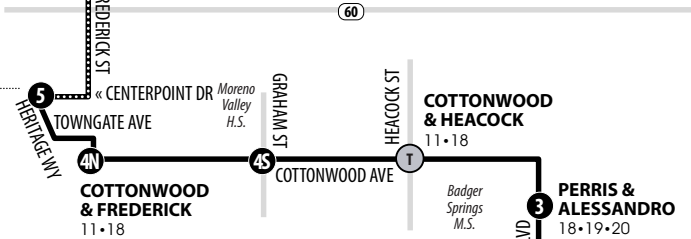

18

SUNNYMEAD RANCH - MORENO VALLEY MALL - MORENO VALLEY COLLEGE

Information Center
(951) 565-5002
RiversideTransit.com
RTABus.com

Routing and timetables
subject to change.
Rutas y horarios son
sujetos a cambios.

SUNNYMEAD RANCH

MORENO VALLEY MALL
11•16•18•19•31•208
Boarding diagram pg 23

MORENO VALLEY

MORENO VALLEY COLLEGE
18•19•20•41

Legend | Map not to scale

- 1** Time and/or Transfer Point
-** Alternate Routing
- T** Transfer Point

18

Northbound to Sunnymead Ranch & Moreno Valley Mall | Weekdays & Weekends

A.M. times are in PLAIN, **P.M. times are in BOLD** | Times are approximate

Iris & Lasselle	Lasselle & JFK	Perris & Alessandro	Cottonwood & Frederick	Moreno Valley Mall	Heacock & Manzanita	Moreno Valley Mall
1	2	3	4N	5	6	5
7:07	7:14	7:22	7:30	7:41	8:03	8:20
8:08	8:15	8:23	8:31	8:42	9:04	9:21
9:12	9:19	9:27	9:35	9:46	10:08	10:26
10:14	10:22	10:31	10:39	10:50	11:12	11:30
11:19	11:27	11:36	11:44	11:55	12:17	12:35
12:25	12:33	12:42	12:50	1:01	1:23	1:41
1:30	1:38	1:47	1:56	2:07	2:29	2:47
2:36	2:44	2:53	3:02	3:13	3:35	3:53
3:43	3:51	4:00	4:09	4:20	4:42	5:00
4:49	4:56	5:05	5:14	5:25	5:47	6:05
5:56	6:03	6:11	6:19	6:30	6:52	7:10
7:00	7:07	7:15	7:23	7:34	7:56	8:13

18

Southbound to Moreno Valley College | Weekdays & Weekends

A.M. times are in PLAIN, **P.M. times are in BOLD** | Times are approximate

Moreno Valley Mall	Cottonwood & Graham	Perris & Alessandro	Lasselle & JFK	Iris & Lasselle
5	4S	3	2	1
8:30	8:38	8:45	8:51	9:02
9:31	9:39	9:46	9:53	10:04
10:36	10:44	10:51	10:58	11:09
11:40	11:49	11:57	12:04	12:15
12:45	12:54	1:02	1:09	1:20
1:51	2:00	2:08	2:15	2:26
2:57	3:06	3:14	3:21	3:33
4:03	4:12	4:20	4:27	4:39
5:10	5:19	5:27	5:34	5:46
6:15	6:23	6:31	6:38	6:50