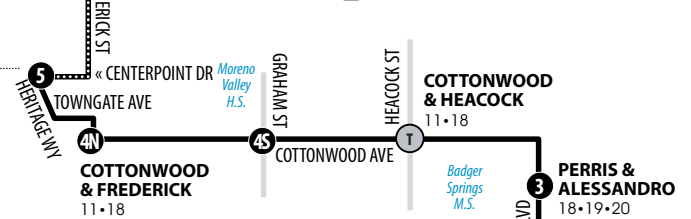

## SUNNYMEAD RANCH - MORENO VALLEY MALL - MORENO VALLEY COLLEGE

Information Center  
(951) 565-5002  
RiversideTransit.com  
RTABus.com

Routing and timetables  
subject to change.  
Rutas y horarios son  
sujetos a cambios.

### SUNNYMEAD RANCH

**MORENO VALLEY MALL**  
11•16•18•19•26•31•208  
210•SUNLINE 220  
Boarding diagram pg 30