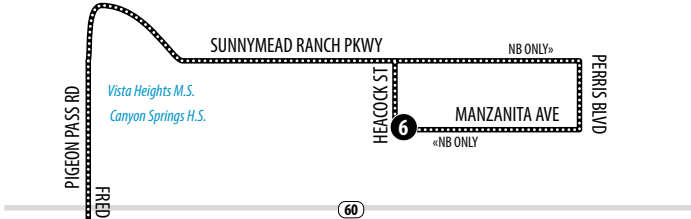

## SUNNYMEAD RANCH - MORENO VALLEY MALL - MORENO VALLEY COLLEGE

Information Center  
(951) 565-5002  
RiversideTransit.com  
RTABus.com

Routing and timetables  
subject to change.  
Rutas y horarios son  
sujetos a cambios.

### SUNNYMEAD RANCH

**MORENO VALLEY MALL**  
11•16•18•19•26•31•208  
210•SUNLINE 220  
Boarding diagram pg 30