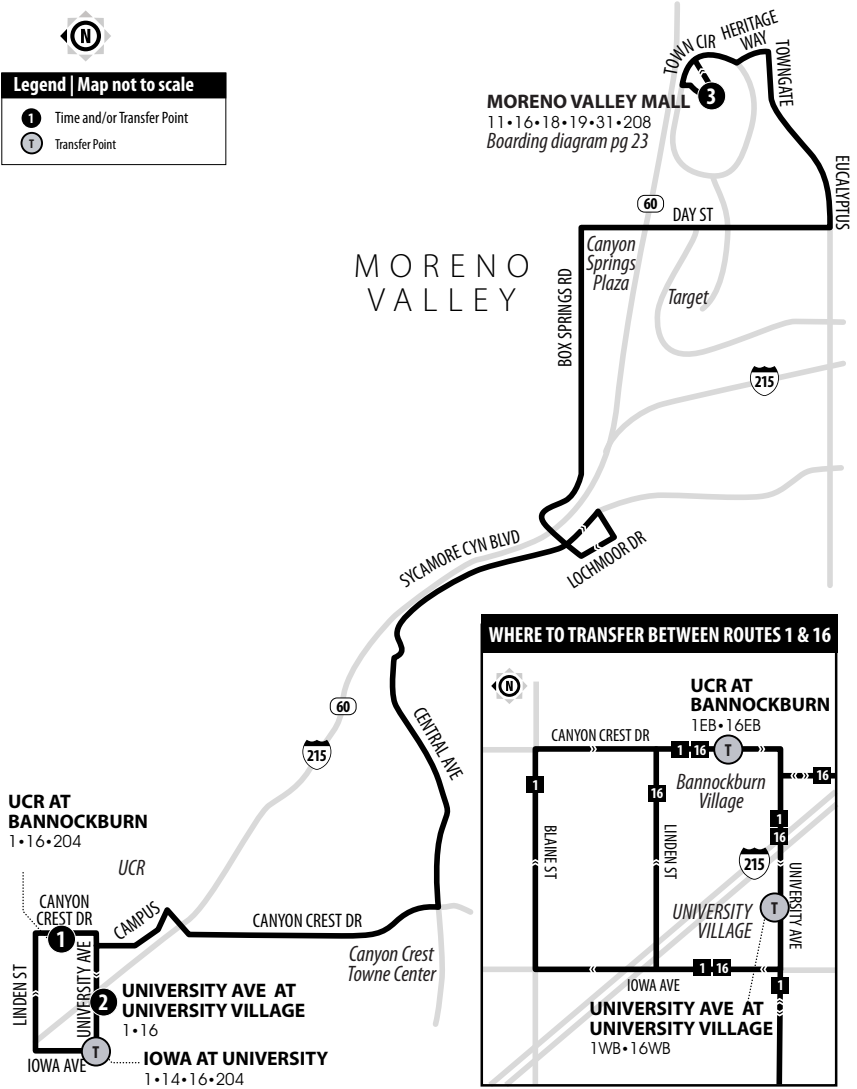

16

MORENO VALLEY MALL TO UCR

Information Center
(951) 565-5002
RiversideTransit.com
RTABus.com

Routing and timetables
subject to change.
Rutas y horarios son
sujetos a cambios.

Legend | Map not to scale

- 1** Time and/or Transfer Point
- T** Transfer Point

RIVERSIDE

A.M. times are in PLAIN, **P.M. times are in BOLD** | Times are approximate

UCR at Bannockburn	Moreno Valley Mall
1	3
7:33	7:59
8:15	8:42
8:58	9:27
9:26	9:57
9:56	10:27
10:11	10:42
10:26	10:57
10:40	11:11
10:55	11:26
11:09	11:40
11:25	11:56
11:41	12:13
11:56	12:28
12:11	12:43
12:25	12:57
12:41	1:13
12:56	1:28
1:11	1:43
1:26	1:58
1:41	2:13
1:56	2:28
2:11	2:43
2:26	2:58
2:42	3:14
2:57	3:29
3:12	3:44
3:27	3:59
3:44	4:16
4:01	4:33
4:16	4:48
4:31	5:03
4:46	5:18
5:01	5:33
5:18	5:50
5:33	6:05
6:03	6:35
6:29	7:01
7:44	8:16
8:37	9:07
10:13	10:39

A.M. times are in PLAIN, **P.M. times are in BOLD** | Times are approximate

Moreno Valley Mall	University Ave & University Village	UCR at Bannockburn
3	2	1
7:11	7:36	7:44
7:55	8:20	8:28
8:38	9:06	9:14
9:07	9:35	9:43
9:36	10:04	10:12
10:04	10:32	10:40
10:19	10:47	10:55
10:34	11:02	11:10
10:49	11:17	11:25
11:04	11:32	11:40
11:19	11:47	11:55
11:34	12:02	12:10
11:48	12:17	12:25
12:02	12:32	12:40
12:17	12:47	12:55
12:32	1:02	1:10
12:47	1:17	1:25
1:02	1:32	1:40
1:17	1:47	1:55
1:32	2:02	2:10
1:47	2:17	2:25
2:02	2:32	2:40
2:17	2:47	2:55
2:32	3:02	3:10
2:50	3:20	3:28
3:05	3:35	3:43
3:20	3:50	3:58
3:35	4:05	4:13
3:52	4:22	4:30
4:07	4:37	4:45
4:22	4:52	5:00
4:37	5:07	5:15
4:52	5:22	5:30
5:07	5:37	5:45
5:22	5:52	6:00
5:37	6:07	6:15
5:53	6:22	6:30
6:09	6:37	6:45
6:39	7:07	7:15
7:11	7:39	7:47
7:39	8:07	8:15
8:25	8:53	9:01
9:19	9:47	9:55