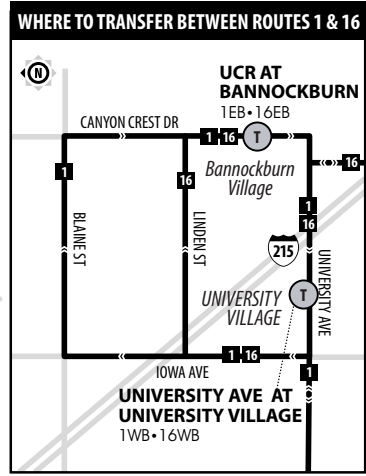

16

MORENO VALLEY MALL TO UCR

Information Center
(951) 565-5002
RiversideTransit.com
RTABus.com

Routing and timetables
subject to change.
Rutas y horarios son
sujetos a cambios.

Legend | Map not to scale

- 1** Time and/or Transfer Point
- T** Transfer Point

RIVERSIDE

A.M. times are in PLAIN, **P.M. times are in BOLD** | Times are approximate

UCR at Bannockburn	Moreno Valley Mall
1	3
7:33	7:59
8:15	8:42
8:58	9:27
9:26	9:57
9:56	10:27
10:11	10:42
10:26	10:57
10:40	11:11
10:55	11:26
11:09	11:40
11:25	11:56
11:41	12:13
11:56	12:28
12:11	12:43
12:25	12:57
12:41	1:13
12:56	1:28
1:11	1:43
1:26	1:58
1:41	2:13
1:56	2:28
2:11	2:43
2:26	2:58
2:42	3:14
2:57	3:29
3:12	3:44
3:27	3:59
3:44	4:16
4:01	4:33
4:16	4:48
4:31	5:03
4:46	5:18
5:01	5:33
5:18	5:50
5:33	6:05
6:03	6:35
6:29	7:01
7:44	8:16
8:37	9:07
10:13	10:39

A.M. times are in PLAIN, **P.M. times are in BOLD** | Times are approximate

Moreno Valley Mall	University Ave & University Village	UCR at Bannockburn
3	2	1
7:11	7:36	7:44
7:55	8:20	8:28
8:38	9:06	9:14
9:07	9:35	9:43
9:36	10:04	10:12
10:04	10:32	10:40
10:19	10:47	10:55
10:34	11:02	11:10
10:49	11:17	11:25
11:04	11:32	11:40
11:19	11:47	11:55
11:34	12:02	12:10
11:48	12:17	12:25
12:02	12:32	12:40
12:17	12:47	12:55
12:32	1:02	1:10
12:47	1:17	1:25
1:02	1:32	1:40
1:17	1:47	1:55
1:32	2:02	2:10
1:47	2:17	2:25
2:02	2:32	2:40
2:17	2:47	2:55
2:32	3:02	3:10
2:50	3:20	3:28
3:05	3:35	3:43
3:20	3:50	3:58
3:35	4:05	4:13
3:52	4:22	4:30
4:07	4:37	4:45
4:22	4:52	5:00
4:37	5:07	5:15
4:52	5:22	5:30
5:07	5:37	5:45
5:22	5:52	6:00
5:37	6:07	6:15
5:53	6:22	6:30
6:09	6:37	6:45
6:39	7:07	7:15
7:11	7:39	7:47
7:39	8:07	8:15
8:25	8:53	9:01
9:19	9:47	9:55