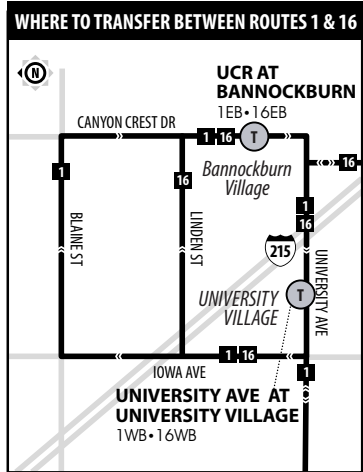

Routing and timetables
subject to change.
Rutas y horarios son
sujetos a cambios.

Legend | Map not to scale

- 1** Time and/or Transfer Point
- T** Transfer Point

A.M. times are in PLAIN, **P.M. times are in BOLD** | Times are approximate

UCR at Bannockburn	Moreno Valley Mall
1	3
7:33	7:59
8:15	8:42
8:58	9:27
9:26	9:57
9:56	10:27
10:11	10:42
10:26	10:57
10:40	11:11
10:55	11:26
11:09	11:40
11:25	11:56
11:41	12:13
11:56	12:28
12:11	12:43
12:25	12:57
12:41	1:13
12:56	1:28
1:11	1:43
1:26	1:58
1:41	2:13
1:56	2:28
2:11	2:43
2:26	2:58
2:42	3:14
2:57	3:29
3:12	3:44
3:27	3:59
3:44	4:16
4:01	4:33
4:16	4:48
4:31	5:03
4:46	5:18
5:01	5:33
5:18	5:50
5:33	6:05
6:03	6:35
6:29	7:01
7:44	8:16
8:37	9:07
10:13	10:39

A.M. times are in PLAIN, **P.M. times are in BOLD** | Times are approximate

Moreno Valley Mall	University Ave & University Village	UCR at Bannockburn
3	2	1
7:11	7:36	7:44
7:55	8:20	8:28
8:38	9:06	9:14
9:07	9:35	9:43
9:36	10:04	10:12
10:04	10:32	10:40
10:19	10:47	10:55
10:34	11:02	11:10
10:49	11:17	11:25
11:04	11:32	11:40
11:19	11:47	11:55
11:34	12:02	12:10
11:48	12:17	12:25
12:02	12:32	12:40
12:17	12:47	12:55
12:32	1:02	1:10
12:47	1:17	1:25
1:02	1:32	1:40
1:17	1:47	1:55
1:32	2:02	2:10
1:47	2:17	2:25
2:02	2:32	2:40
2:17	2:47	2:55
2:32	3:02	3:10
2:50	3:20	3:28
3:05	3:35	3:43
3:20	3:50	3:58
3:35	4:05	4:13
3:52	4:22	4:30
4:07	4:37	4:45
4:22	4:52	5:00
4:37	5:07	5:15
4:52	5:22	5:30
5:07	5:37	5:45
5:22	5:52	6:00
5:37	6:07	6:15
5:53	6:22	6:30
6:09	6:37	6:45
6:39	7:07	7:15
7:11	7:39	7:47
7:39	8:07	8:15
8:25	8:53	9:01
9:19	9:47	9:55