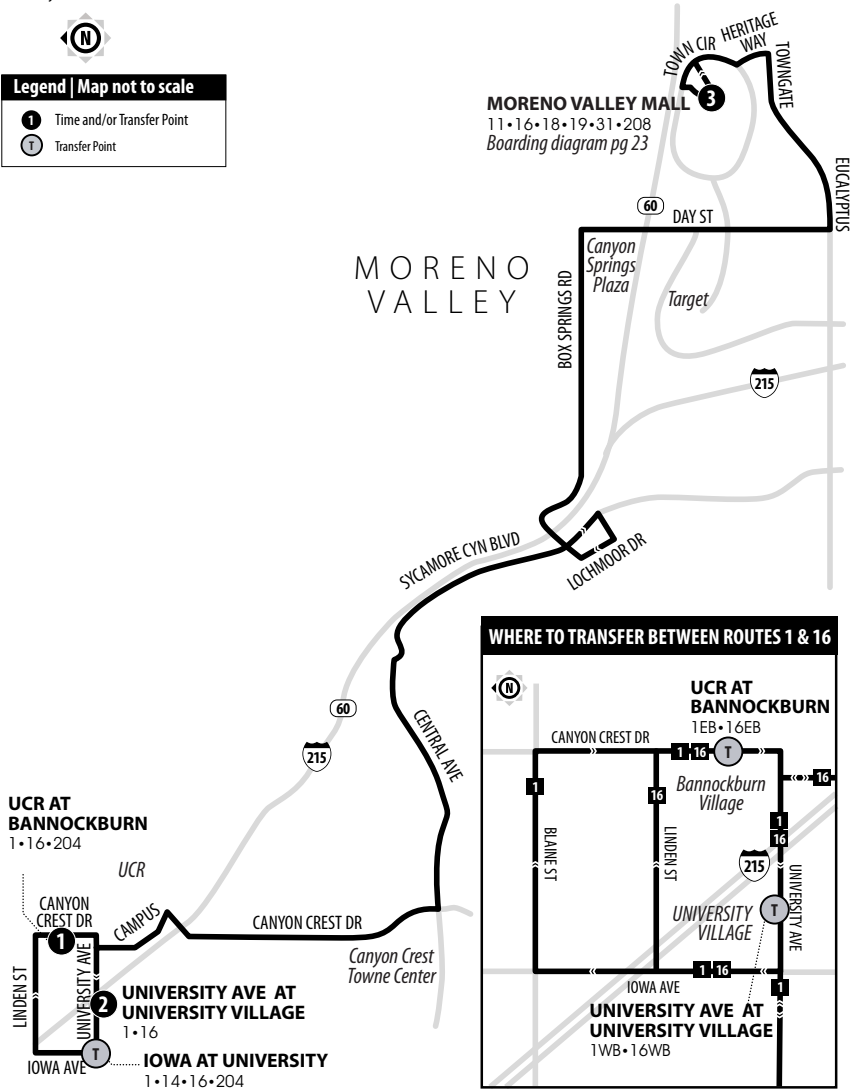

Routing and timetables
subject to change.
Rutas y horarios son
sujetos a cambios.

Legend | Map not to scale

- 1** Time and/or Transfer Point
- T** Transfer Point

A.M. times are in PLAIN, **P.M. times are in BOLD** | Times are approximate

UCR at Bannockburn	Moreno Valley Mall
1	3
7:33	7:59
8:15	8:42
8:58	9:27
9:26	9:57
9:56	10:27
10:11	10:42
10:26	10:57
10:40	11:11
10:55	11:26
11:09	11:40
11:25	11:56
11:41	12:13
11:56	12:28
12:11	12:43
12:25	12:57
12:41	1:13
12:56	1:28
1:11	1:43
1:26	1:58
1:41	2:13
1:56	2:28
2:11	2:43
2:26	2:58
2:42	3:14
2:57	3:29
3:12	3:44
3:27	3:59
3:44	4:16
4:01	4:33
4:16	4:48
4:31	5:03
4:46	5:18
5:01	5:33
5:18	5:50
5:33	6:05
6:03	6:35
6:29	7:01
7:44	8:16
8:37	9:07
10:13	10:39

A.M. times are in PLAIN, **P.M. times are in BOLD** | Times are approximate

Moreno Valley Mall	University Ave & University Village	UCR at Bannockburn
3	2	1
7:11	7:36	7:44
7:55	8:20	8:28
8:38	9:06	9:14
9:07	9:35	9:43
9:36	10:04	10:12
10:04	10:32	10:40
10:19	10:47	10:55
10:34	11:02	11:10
10:49	11:17	11:25
11:04	11:32	11:40
11:19	11:47	11:55
11:34	12:02	12:10
11:48	12:17	12:25
12:02	12:32	12:40
12:17	12:47	12:55
12:32	1:02	1:10
12:47	1:17	1:25
1:02	1:32	1:40
1:17	1:47	1:55
1:32	2:02	2:10
1:47	2:17	2:25
2:02	2:32	2:40
2:17	2:47	2:55
2:32	3:02	3:10
2:50	3:20	3:28
3:05	3:35	3:43
3:20	3:50	3:58
3:35	4:05	4:13
3:52	4:22	4:30
4:07	4:37	4:45
4:22	4:52	5:00
4:37	5:07	5:15
4:52	5:22	5:30
5:07	5:37	5:45
5:22	5:52	6:00
5:37	6:07	6:15
5:53	6:22	6:30
6:09	6:37	6:45
6:39	7:07	7:15
7:11	7:39	7:47
7:39	8:07	8:15
8:25	8:53	9:01
9:19	9:47	9:55