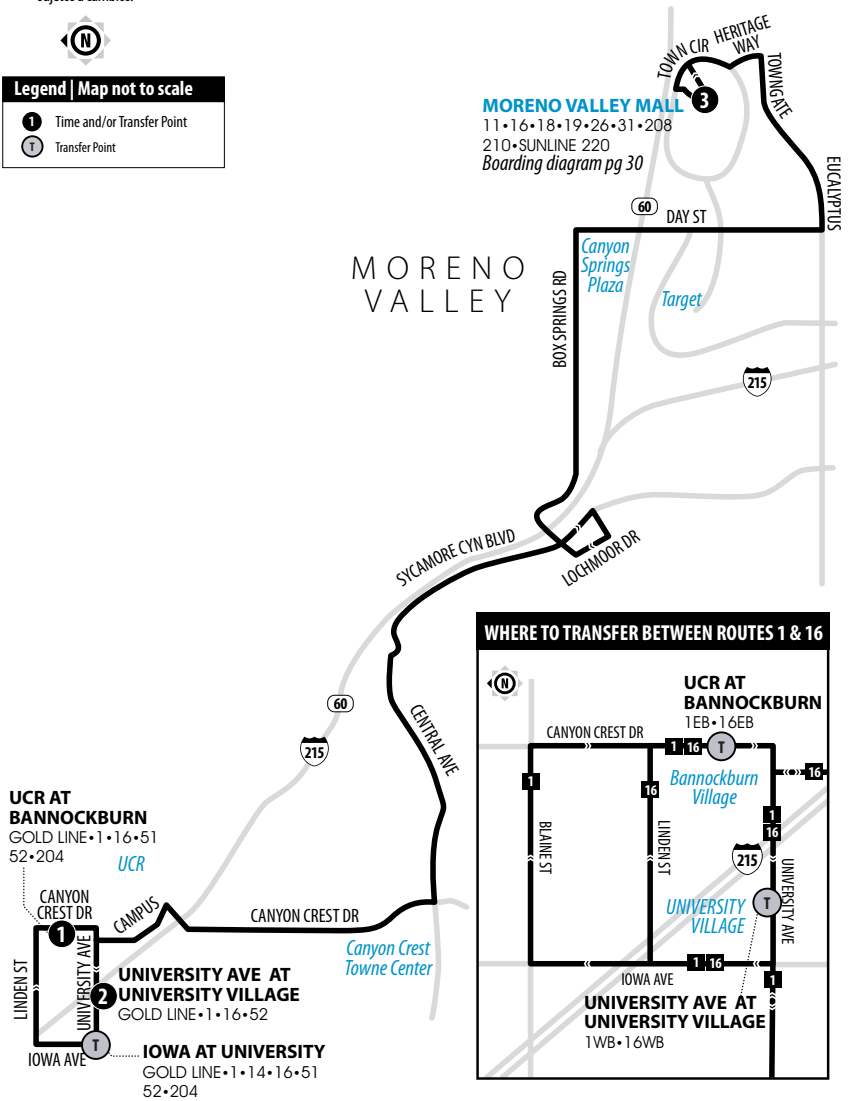

16

MORENO VALLEY MALL TO UCR

Information Center
(951) 565-5002
RiversideTransit.com
RTABus.com

Routing and timetables subject to change.
Rutas y horarios son sujetos a cambios.

Sunday service on: Memorial Day, Independence Day, Labor Day, Thanksgiving Day, Christmas Day and New Year's Day.

Legend | Map not to scale

- **1** Time and/or Transfer Point
- **T** Transfer Point

MORENO VALLEY MALL

11•16•18•19•26•31•208
210•SUNLINE 220
Boarding diagram pg 30

RIVERSIDE