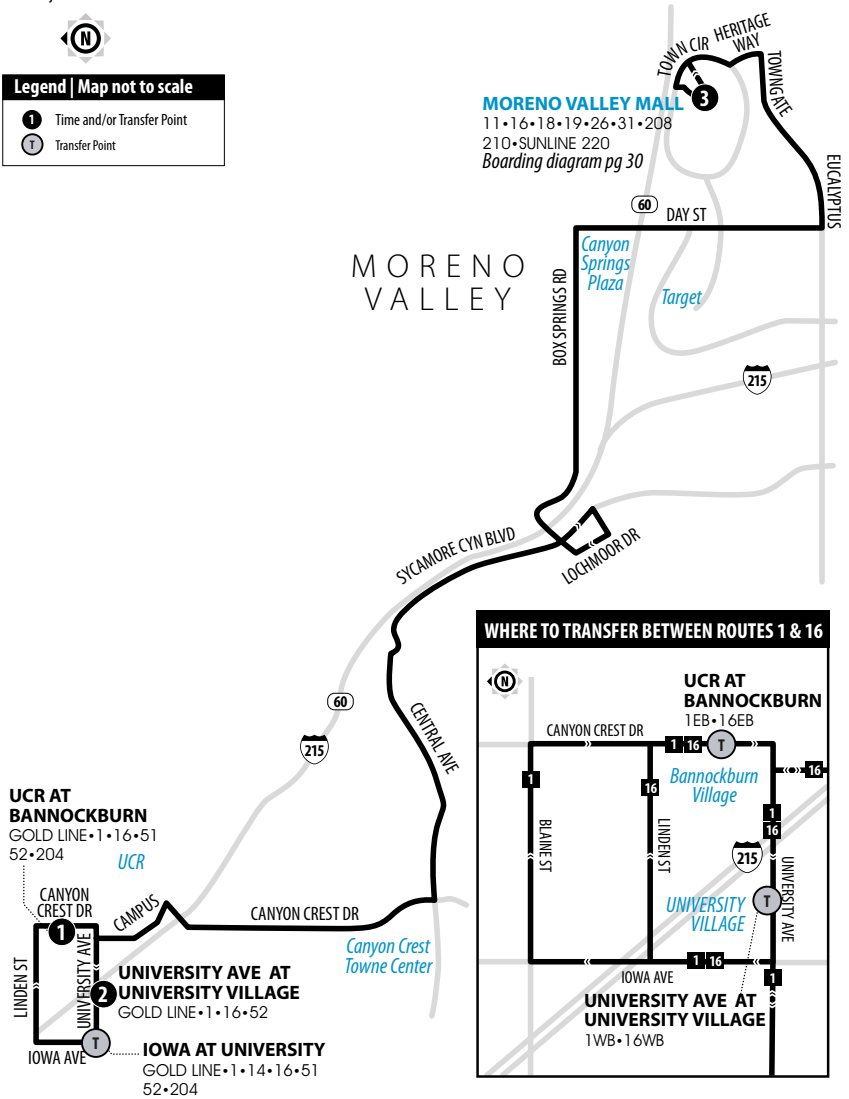

Legend | Map not to scale

- 1** Time and/or Transfer Point
- T** Transfer Point

MORENO VALLEY MALL

11•16•18•19•26•31•208
210•SUNLINE 220
Boarding diagram pg 30

WHERE TO TRANSFER BETWEEN ROUTES 1 & 16

UCR AT BANNOCKBURN
GOLD LINE•1•16•51
52•204
UCR

A.M. times are in PLAIN, **P.M. times are in BOLD** | Times are approximate

| UCR at Bannockburn | Moreno Valley Mall |
|--------------------|--------------------|
| 1 | 3 |
| 7:35 | 8:01 |
| 8:15 | 8:42 |
| 8:58 | 9:27 |
| 9:27 | 9:58 |
| 9:59 | 10:30 |
| 10:27 | 10:58 |
| 11:00 | 11:31 |
| 11:27 | 11:58 |
| 11:57 | 12:29 |
| 12:26 | 12:58 |
| 12:55 | 1:27 |
| 1:26 | 1:58 |
| 1:56 | 2:28 |
| 2:26 | 2:58 |
| 2:58 | 3:30 |
| 3:27 | 3:59 |
| 4:01 | 4:33 |
| 4:32 | 5:04 |
| 5:01 | 5:33 |
| 5:33 | 6:05 |
| 6:03 | 6:35 |
| 6:29 | 7:01 |
| 7:05 | 7:37 |
| 7:35 | 8:07 |

A.M. times are in PLAIN, P.M. times are in BOLD | Times are approximate

| Moreno Valley Mall | University Ave & University Village | UCR at Bannockburn |
|--------------------|-------------------------------------|--------------------|
| 3 | 2 | 1 |
| 6:50 | 7:13 | 7:21 |
| 7:24 | 7:49 | 7:57 |
| 7:49 | 8:14 | 8:22 |
| 8:13 | 8:38 | 8:46 |
| 8:41 | 9:09 | 9:17 |
| 9:09 | 9:37 | 9:45 |
| 9:36 | 10:04 | 10:12 |
| 10:04 | 10:32 | 10:40 |
| 10:34 | 11:02 | 11:10 |
| 11:04 | 11:32 | 11:40 |
| 11:31 | 11:59 | 12:07 |
| 12:01 | 12:31 | 12:39 |
| 12:37 | 1:07 | 1:15 |
| 1:05 | 1:35 | 1:43 |
| 1:33 | 2:03 | 2:11 |
| 2:07 | 2:37 | 2:45 |
| 2:34 | 3:04 | 3:12 |
| 3:08 | 3:38 | 3:46 |
| 3:36 | 4:06 | 4:14 |
| 4:06 | 4:36 | 4:44 |
| 4:37 | 5:07 | 5:15 |
| 5:07 | 5:37 | 5:45 |
| 5:37 | 6:07 | 6:15 |
| 6:09 | 6:37 | 6:45 |
| 6:39 | 7:07 | 7:15 |
| 7:11 | 7:39 | 7:47 |
| 7:39 | 8:07 | 8:15 |