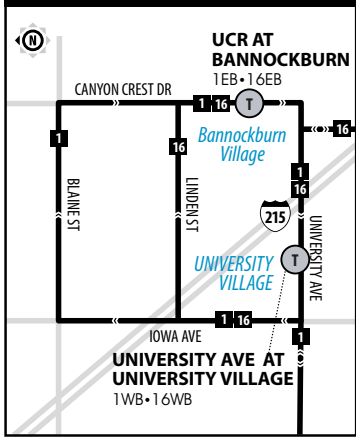

Legend | Map not to scale

- 1** Time and/or Transfer Point
- T** Transfer Point

MORENO VALLEY MALL

11•16•18•19•26•31•208
210•SUNLINE 220
Boarding diagram pg 30

WHERE TO TRANSFER BETWEEN ROUTES 1 & 16

UCR AT BANNOCKBURN
GOLD LINE•1•16•51
52•204
UCR

UNIVERSITY AVE AT UNIVERSITY VILLAGE
GOLD LINE•1•16•52

IOWA AT UNIVERSITY
GOLD LINE•1•14•16•51
52•204

Canyon Crest Towne Center

RIVERSIDE

A.M. times are in PLAIN, P.M. times are in BOLD | Times are approximate

A.M. times are in PLAIN, **P.M. times are in BOLD** | Times are approximate

| UCR at Bannockburn | Moreno Valley Mall |
|--------------------|--------------------|
| 1 | 3 |
| 7:35 | 8:01 |
| 8:15 | 8:42 |
| 8:58 | 9:27 |
| 9:27 | 9:58 |
| 9:59 | 10:30 |
| 10:27 | 10:58 |
| 11:00 | 11:31 |
| 11:27 | 11:58 |
| 11:57 | 12:29 |
| 12:26 | 12:58 |
| 12:55 | 1:27 |
| 1:26 | 1:58 |
| 1:56 | 2:28 |
| 2:26 | 2:58 |
| 2:58 | 3:30 |
| 3:27 | 3:59 |
| 4:01 | 4:33 |
| 4:32 | 5:04 |
| 5:01 | 5:33 |
| 5:33 | 6:05 |
| 6:03 | 6:35 |
| 6:29 | 7:01 |
| 7:05 | 7:37 |
| 7:35 | 8:07 |

A.M. times are in PLAIN, P.M. times are in BOLD | Times are approximate

| Moreno Valley Mall | University Ave & University Village | UCR at Bannockburn |
|--------------------|-------------------------------------|--------------------|
| 3 | 2 | 1 |
| 6:50 | 7:13 | 7:21 |
| 7:24 | 7:49 | 7:57 |
| 7:49 | 8:14 | 8:22 |
| 8:13 | 8:38 | 8:46 |
| 8:41 | 9:09 | 9:17 |
| 9:09 | 9:37 | 9:45 |
| 9:36 | 10:04 | 10:12 |
| 10:04 | 10:32 | 10:40 |
| 10:34 | 11:02 | 11:10 |
| 11:04 | 11:32 | 11:40 |
| 11:31 | 11:59 | 12:07 |
| 12:01 | 12:31 | 12:39 |
| 12:37 | 1:07 | 1:15 |
| 1:05 | 1:35 | 1:43 |
| 1:33 | 2:03 | 2:11 |
| 2:07 | 2:37 | 2:45 |
| 2:34 | 3:04 | 3:12 |
| 3:08 | 3:38 | 3:46 |
| 3:36 | 4:06 | 4:14 |
| 4:06 | 4:36 | 4:44 |
| 4:37 | 5:07 | 5:15 |
| 5:07 | 5:37 | 5:45 |
| 5:37 | 6:07 | 6:15 |
| 6:09 | 6:37 | 6:45 |
| 6:39 | 7:07 | 7:15 |
| 7:11 | 7:39 | 7:47 |
| 7:39 | 8:07 | 8:15 |