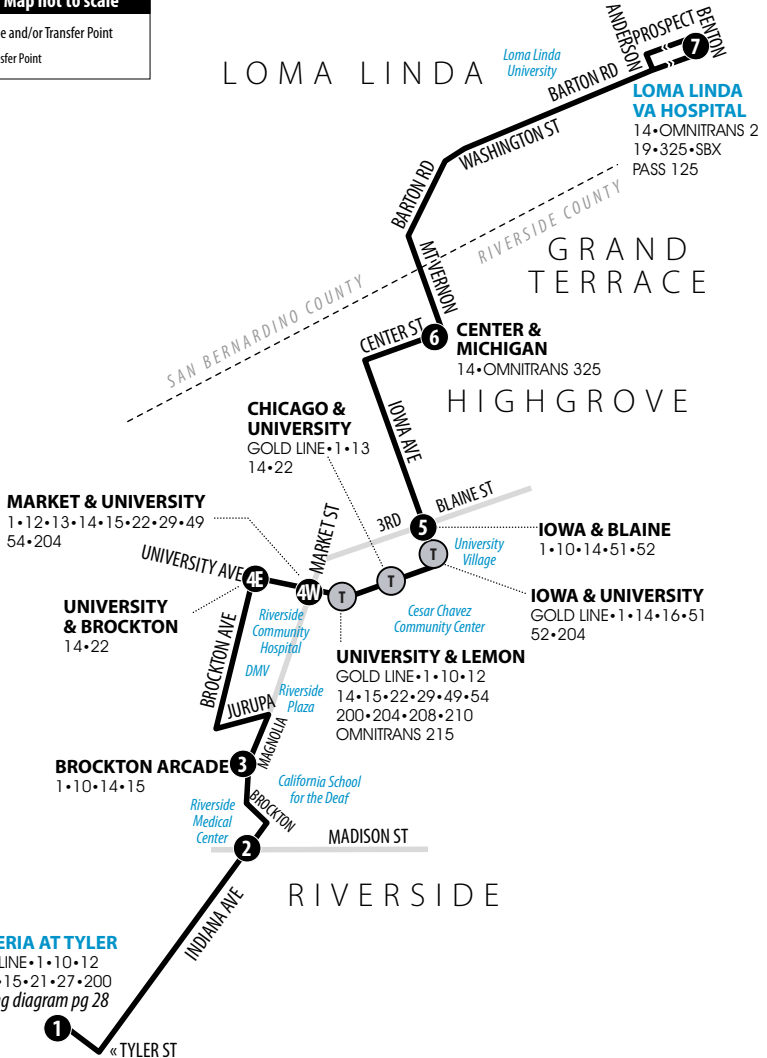

Sunday service on: Memorial Day, Independence Day, Labor Day, Thanksgiving Day, Christmas Day and New Year's Day.

RTA does not serve Mt Vernon Ave or Barton Rd except at Loma Linda hospitals. Omnitrans Route 325 serves Michigan Ave and Barton Rd.

Legend | Map not to scale

- 1** Time and/or Transfer Point
- T** Transfer Point

14 Weekdays | Eastbound to VA Hospital

A.M. times are in PLAIN, **P.M. times are in BOLD** | Times are approximate

Galleria at Tyler	Indiana & Madison	Brockton Arcade	University & Brockton	Iowa & Blaine	Center & Michigan	Loma Linda VA Hospital
1	2	3	4E	5	6	7
5:13	5:27	5:31	5:40	5:57	6:08	6:27
5:56	6:10	6:14	6:23	6:40	6:51	7:10
6:43	7:00	7:07	7:21	7:41	7:54	8:13
7:38	7:55	8:02	8:14	8:34	8:47	9:06
8:28	8:45	8:52	9:04	9:24	9:37	9:56
9:13	9:30	9:38	9:52	10:09	10:22	10:41
10:05	10:22	10:29	10:43	11:01	11:15	11:34
10:58	11:15	11:22	11:36	11:54	12:08	12:27
11:45	12:02	12:09	12:23	12:41	12:55	1:15
12:48	1:05	1:12	1:26	1:44	1:58	2:18
1:41	1:58	2:05	2:19	2:41	2:57	3:17
2:30	2:47	2:54	3:08	3:30	3:46	4:06
3:28	3:46	3:53	4:07	4:29	4:42	5:02
4:25	4:43	4:50	5:04	5:26	5:39	6:01
5:25	5:43	5:50	6:04	6:26	6:39	7:01
6:37	6:54	7:01	7:13	7:33	7:45	8:04

14 Weekends | Westbound to Galleria at Tyler

A.M. times are in PLAIN, **P.M. times are in BOLD** | Times are approximate

† = Saturdays only, **trip does not operate from VA Hospital to downtown Riverside on Sundays.**