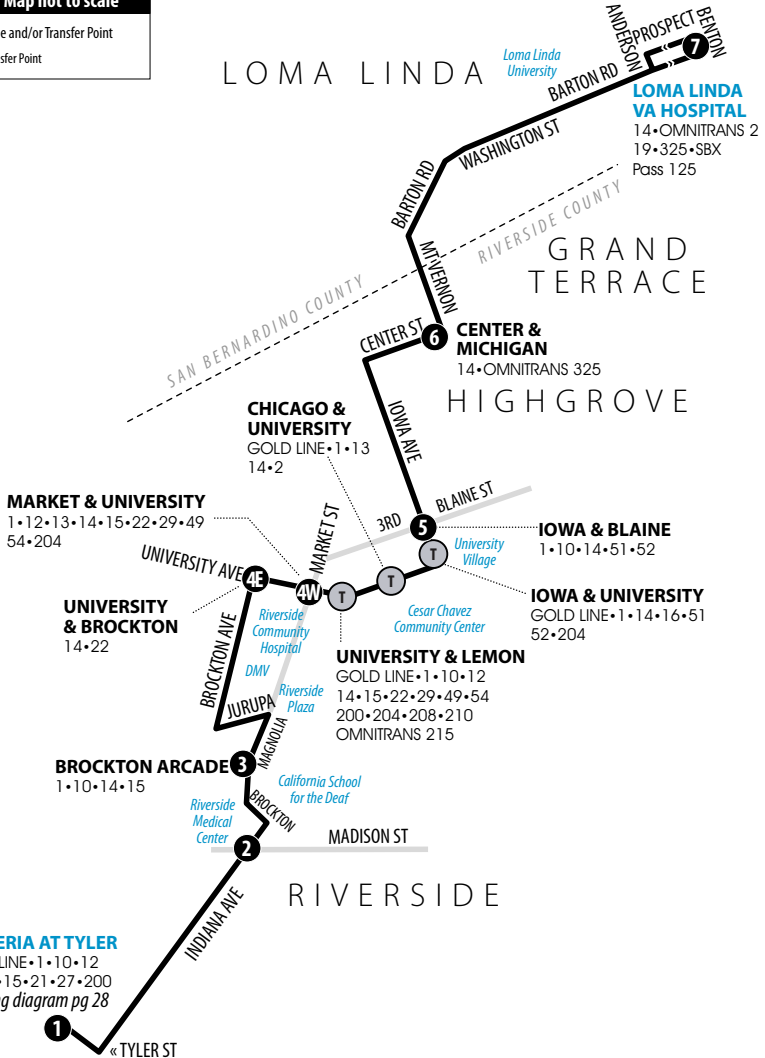

Sunday service on: Memorial Day, Independence Day, Labor Day, Thanksgiving Day, Christmas Day and New Year's Day.

RTA does not serve Mt Vernon Ave or Barton Rd except at Loma Linda hospitals. Omnitrans Route 325 serves Michigan Ave and Barton Rd.

Legend | Map not to scale

- 1** Time and/or Transfer Point
- T** Transfer Point

14 Weekdays | Eastbound to VA Hospital

A.M. times are in PLAIN, **P.M. times are in BOLD** | Times are approximate

* If required, bus will take passengers to the bus stop on Market St far side University Ave.

Galleria at Tyler	Indiana & Madison	Brockton Arcade	University & Brockton	Iowa & Blaine	Center & Michigan	VA Hospital (Loma Linda)
1	2	3	4E	5	6	7
5:52	6:06	6:10	6:19	6:36	6:47	7:06
6:53	7:10	7:17	7:31	7:51	8:04	8:23
8:08	8:25	8:32	8:44	9:04	9:17	9:36
9:18	9:35	9:43	9:57	10:14	10:27	10:46
10:26	10:43	10:50	11:04	11:22	11:36	11:55
11:40	11:57	12:04	12:18	12:36	12:50	1:10
12:50	1:07	1:14	1:28	1:46	2:00	2:20
2:06	2:23	2:30	2:44	3:06	3:22	3:42
3:23	3:41	3:48	4:02	4:24	4:37	4:57
4:41	4:59	5:06	5:20	5:42	5:55	6:17
6:02	6:19	6:26	6:38	6:58	7:10	7:29
7:08	7:24	7:29	7:41*	—	—	—

14 Weekends | Westbound to Galleria at Tyler

A.M. times are in PLAIN, **P.M. times are in BOLD** | Times are approximate

† = Saturdays only, **trip does not operate from VA Hospital to Downtown Terminal on Sundays.**