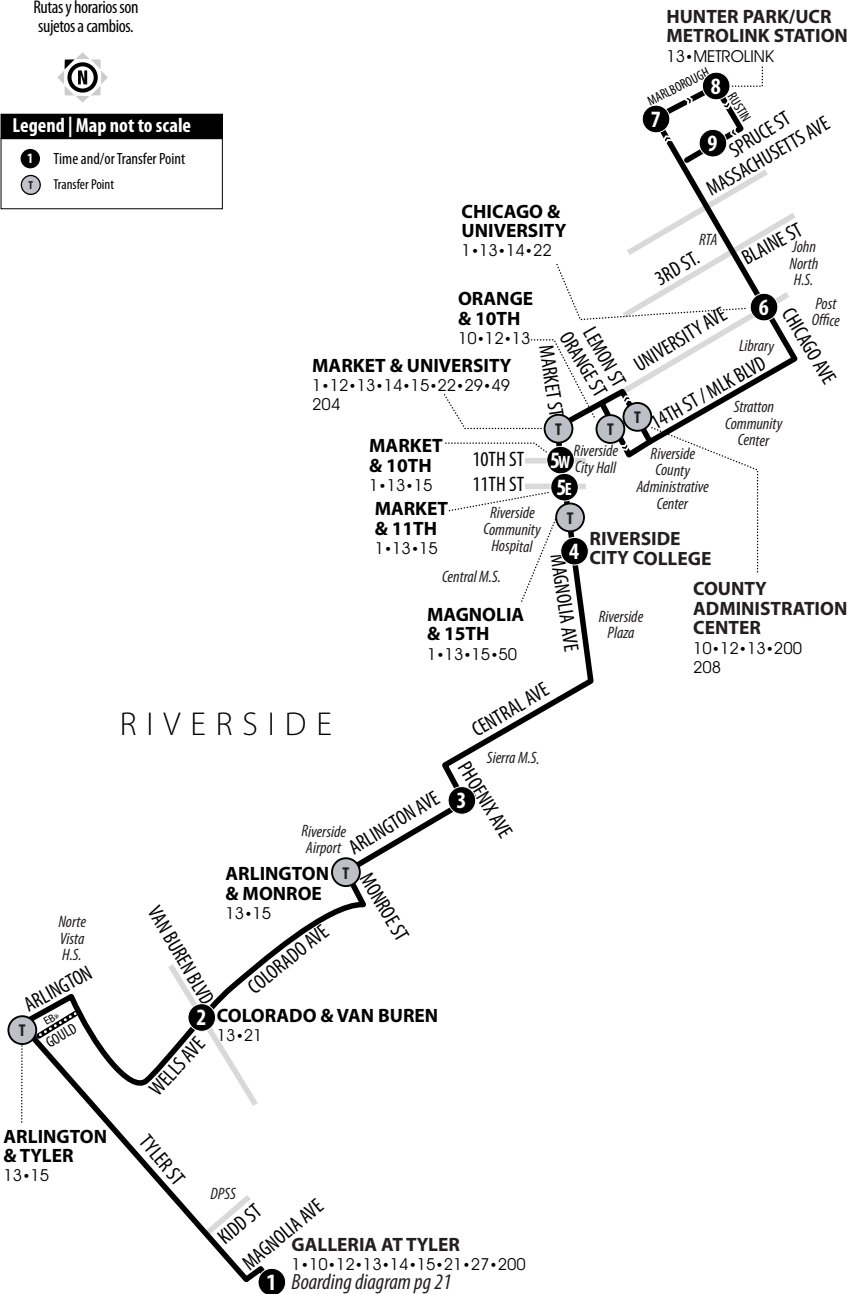

## HUNTER PARK/UCR METROLINK STATION - DOWNTOWN RIVERSIDE - GALLERIA AT TYLER

Information Center  
(951) 565-5002  
RiversideTransit.com  
RTABus.com

Routing and timetables  
subject to change.  
Rutas y horarios son  
sujetos a cambios.

### Legend | Map not to scale

- 1** Time and/or Transfer Point
- T** Transfer Point

## Eastbound to Hunter Park/UCR Metrolink Station | Weekdays &amp; Weekends

A.M. times are in PLAIN, **P.M. times are in BOLD** | Times are approximate

\* If required, bus will take passengers to the bus stop on Market St far side University Ave.

## Westbound to Galleria at Tyler | Weekdays &amp; Weekends

A.M. times are in PLAIN, **P.M. times are in BOLD** | Times are approximate

Hunter Park/UCR Metrolink Station	Spruce & Atlanta	Chicago & University	Market & 10th	Riverside City College	Phoenix & Arlington	Colorado & Van Buren	Galleria at Tyler
<b>8</b>	<b>9</b>	<b>6</b>	<b>5W</b>	<b>4</b>	<b>3</b>	<b>2</b>	<b>1</b>
7:10	7:14	7:20	7:31	7:34	7:44	7:52	8:12
7:58	8:04	8:11	8:23	8:26	8:36	8:45	9:06
9:02	9:08	9:15	9:30	9:33	9:47	9:56	10:18
10:02	10:08	10:15	10:30	10:34	10:48	10:57	11:21
11:03	11:09	11:16	11:31	11:35	11:49	11:58	<b>12:22</b>
<b>12:06</b>	<b>12:12</b>	<b>12:19</b>	<b>12:34</b>	<b>12:38</b>	<b>12:52</b>	<b>1:01</b>	<b>1:25</b>
1:07	1:13	1:20	1:35	1:38	1:52	2:01	2:25
2:16	2:22	2:29	2:44	2:47	3:01	3:11	3:35
3:20	3:25	3:32	3:47	3:50	4:03	4:13	4:37
4:32	4:37	4:44	4:59	5:02	5:15	5:24	5:47
5:22	5:27	5:34	5:48	5:51	6:04	6:13	6:36