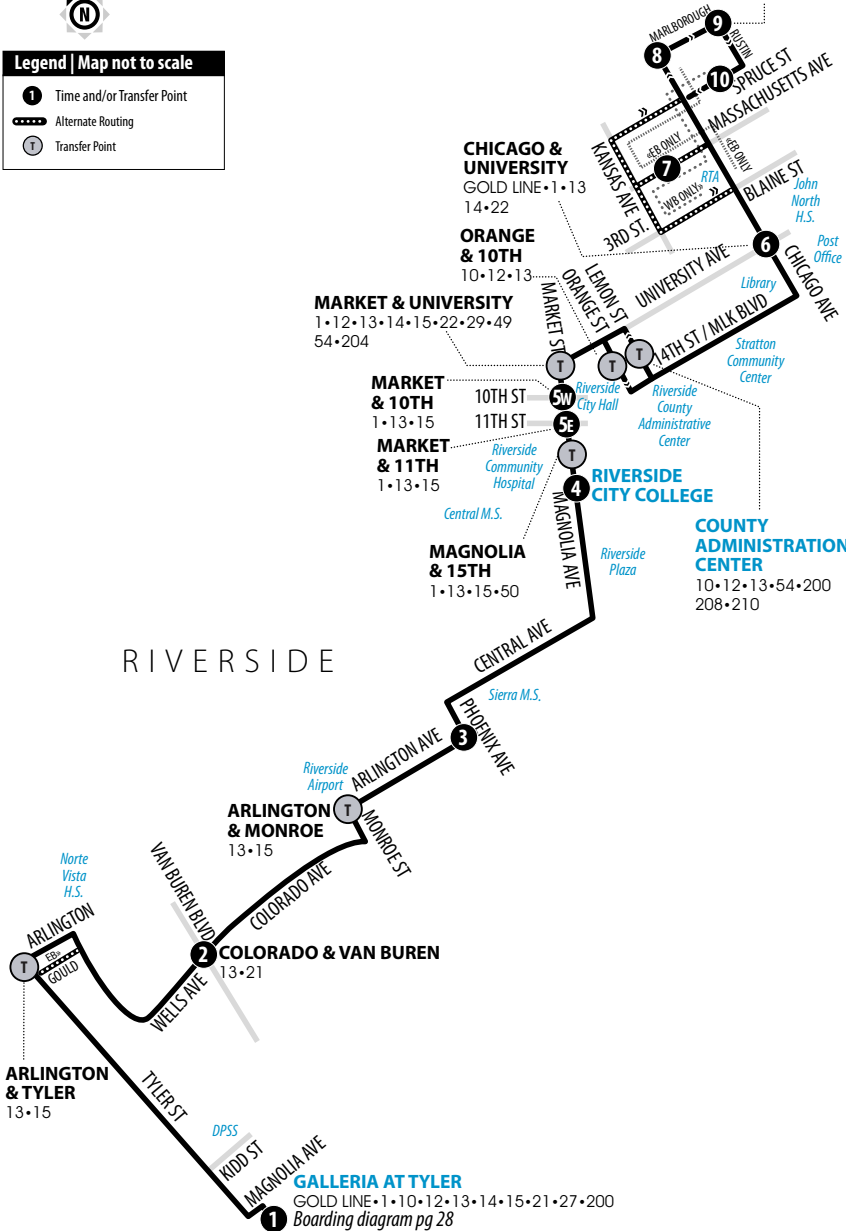

HUNTER PARK/UCR METROLINK STATION
13•52•METROLINK

CHICAGO & UNIVERSITY
GOLD LINE • 1•13
14•22

ORANGE & 10TH
10•12•13

MARKET & UNIVERSITY
1•12•13•14•15•22•29•49
54•204

MARKET & 10TH
1•13•15

MARKET & 11TH
1•13•15

MAGNOLIA & 15TH
1•13•15•50

RIVERSIDE CITY COLLEGE

COUNTY ADMINISTRATION CENTER
10•12•13•54•200
208•210

RIVERSIDE

13

Weekdays | Eastbound to Hunter Park/UCR Metrolink Station

A.M. times are in PLAIN, **P.M. times are in BOLD** | Times are approximate

13

Weekends | Westbound to Galleria at Tyler

A.M. times are in PLAIN, **P.M. times are in BOLD** | Times are approximate

Hunter Park/UCR Metrolink Station	Spruce & Atlanta	Massachusetts & Hulen	Chicago & University	Market & 10th	Riverside City College	Phoenix & Arlington	Colorado & Van Buren	Galleria at Tyler
9	10	7	6	5W	4	3	2	1
7:10	7:14	7:20	7:26	7:37	7:40	7:50	7:58	8:18
7:58	8:04	8:11	8:18	8:30	8:33	8:43	8:52	9:13
9:02	9:08	—	9:15	9:30	9:33	9:47	9:56	10:18
10:02	10:08	—	10:15	10:30	10:34	10:48	10:57	11:21
11:03	11:09	—	11:16	11:31	11:35	11:49	11:58	12:22
12:06	12:12	—	12:19	12:34	12:38	12:52	1:01	1:25
1:07	1:13	—	1:20	1:35	1:38	1:52	2:01	2:25
2:16	2:22	—	2:29	2:44	2:47	3:01	3:11	3:35
3:20	3:25	—	3:32	3:47	3:50	4:03	4:13	4:37
4:32	4:37	—	4:44	4:59	5:02	5:15	5:24	5:47
5:22	5:27	—	5:34	5:48	5:51	6:04	6:13	6:36