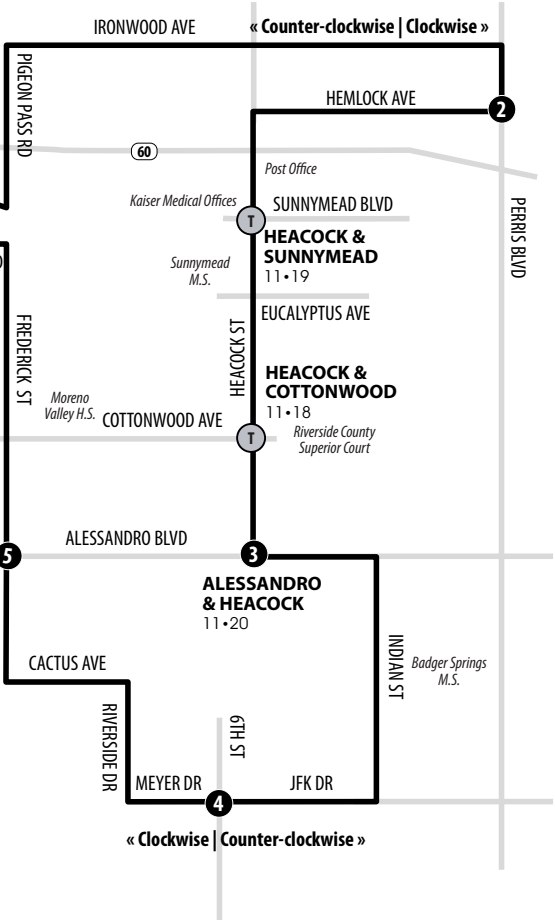

11

MORENO VALLEY MALL - MARCH ARB LOOP ROUTE

Information Center
(951) 565-5002
RiversideTransit.com
RTABus.com

Routing and timetables
subject to change.
Rutas y horarios son
sujetos a cambios.

MORENO VALLEY MALL
11•16•18•19•31•208
Boarding diagram pg 23

1 CENTERPOINT
TOWN CIR → HERITAGE
TOWNGATE BLVD

MORENO VALLEY

FREDERICK & ALESSANDRO
11•20
City Hall

March
ARB

Legend | Map not to scale

- 1** Time and/or Transfer Point
- T** Transfer Point

11

Clockwise Loop to March ARB via Ironwood | Weekdays & Weekends

A.M. times are in PLAIN, **P.M. times are in BOLD** | Times are approximate

Moreno Valley Mall	Perris & Hemlock	Alessandro & Heacock	Meyer & 6th St	Frederick & Alessandro	Moreno Valley Mall
1	2	3	4	5	1
9:29	9:42	9:54	10:03	10:09	10:21
10:31	10:44	10:56	11:06	11:12	11:24
11:34	11:47	11:59	12:09	12:15	12:27
12:37	12:50	1:02	1:12	1:18	1:30
1:40	1:53	2:05	2:15	2:21	2:33
2:43	2:56	3:08	3:18	3:24	3:36
3:46	3:59	4:11	4:21	4:27	4:39
4:49	5:02	5:14	5:24	5:30	5:42
5:52	6:05	6:17	6:27	6:33	6:45

11

Counterclockwise Loop to March ARB via Frederick | Weekdays & Weekends

A.M. times are in PLAIN, **P.M. times are in BOLD** | Times are approximate

Moreno Valley Mall	Frederick & Alessandro	Meyer & 6th St	Alessandro & Heacock	Perris & Hemlock	Moreno Valley Mall
1	5	4	3	2	1
10:00	10:09	10:15	10:27	10:40	10:55
11:05	11:14	11:20	11:32	11:45	12:00
12:10	12:19	12:25	12:37	12:50	1:05
1:15	1:24	1:30	1:42	1:55	2:10
2:20	2:29	2:35	2:47	3:00	3:15
3:25	3:34	3:40	3:52	4:05	4:20
4:30	4:39	4:45	4:57	5:10	5:25
5:35	5:44	5:50	6:02	6:15	6:30
6:40	6:49	6:55	7:07	7:20	7:35