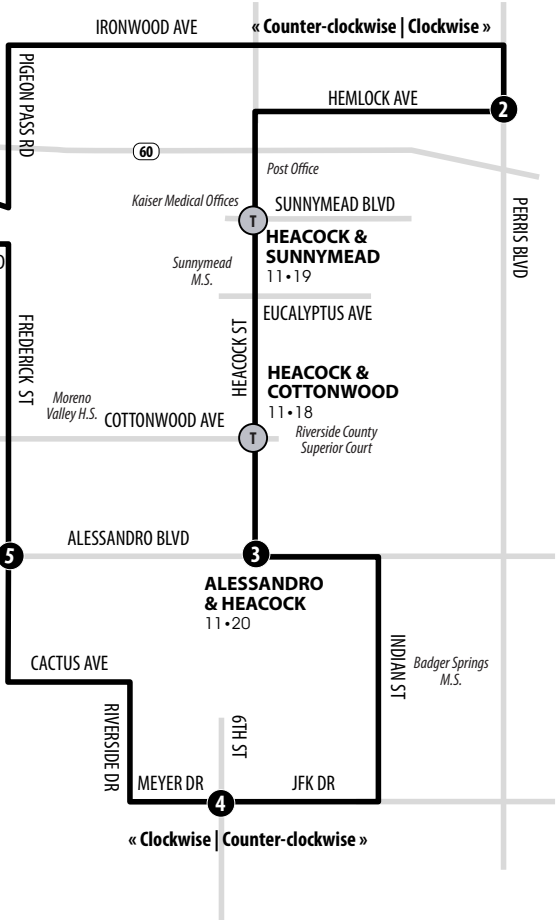

11

MORENO VALLEY MALL - MARCH ARB LOOP ROUTE

Information Center
(951) 565-5002
RiversideTransit.com
RTABus.com

Routing and timetables
subject to change.
Rutas y horarios son
sujetos a cambios.

MORENO VALLEY MALL
11•16•18•19•31•208
Boarding diagram pg 23

1
TOWN CIR →
HERITAGE
TOWNGATE BLVD

MORENO
VALLEY

**FREDERICK &
ALESSANDRO**
11•20
City Hall

March
ARB

Legend | Map not to scale

- 1 Time and/or Transfer Point
- T Transfer Point

« Clockwise | Counter-clockwise »

11

Clockwise Loop to March ARB via Ironwood | Weekdays & Weekends

A.M. times are in PLAIN, **P.M. times are in BOLD** | Times are approximate

Moreno Valley Mall	Perris & Hemlock	Alessandro & Heacock	Meyer & 6th St	Frederick & Alessandro	Moreno Valley Mall
1	2	3	4	5	1
9:29	9:42	9:54	10:03	10:09	10:21
10:31	10:44	10:56	11:06	11:12	11:24
11:34	11:47	11:59	12:09	12:15	12:27
12:37	12:50	1:02	1:12	1:18	1:30
1:40	1:53	2:05	2:15	2:21	2:33
2:43	2:56	3:08	3:18	3:24	3:36
3:46	3:59	4:11	4:21	4:27	4:39
4:49	5:02	5:14	5:24	5:30	5:42
5:52	6:05	6:17	6:27	6:33	6:45

11

Counterclockwise Loop to March ARB via Frederick | Weekdays & Weekends

A.M. times are in PLAIN, **P.M. times are in BOLD** | Times are approximate

Moreno Valley Mall	Frederick & Alessandro	Meyer & 6th St	Alessandro & Heacock	Perris & Hemlock	Moreno Valley Mall
1	5	4	3	2	1
10:00	10:09	10:15	10:27	10:40	10:55
11:05	11:14	11:20	11:32	11:45	12:00
12:10	12:19	12:25	12:37	12:50	1:05
1:15	1:24	1:30	1:42	1:55	2:10
2:20	2:29	2:35	2:47	3:00	3:15
3:25	3:34	3:40	3:52	4:05	4:20
4:30	4:39	4:45	4:57	5:10	5:25
5:35	5:44	5:50	6:02	6:15	6:30
6:40	6:49	6:55	7:07	7:20	7:35