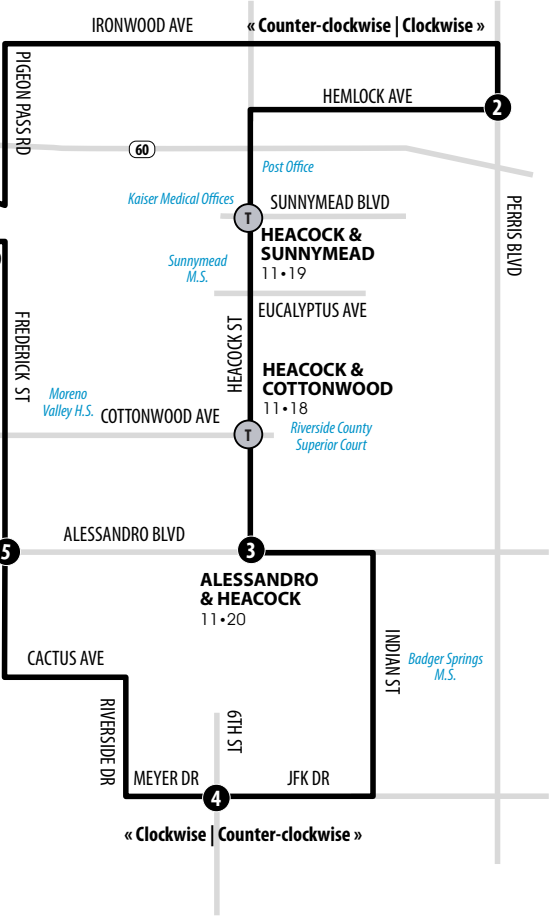

- 1** Time and/or Transfer Point
- T** Transfer Point

11

Weekdays | Clockwise Loop to March ARB via Ironwood

A.M. times are in PLAIN, **P.M. times are in BOLD** | Times are approximate

Moreno Valley Mall	Perris & Hemlock	Alessandro & Heacock	Meyer & 6th St	Frederick & Alessandro	Moreno Valley Mall
1	2	3	4	5	1
5:10	5:22	5:32	5:39	5:45	5:54
6:04	6:16	6:28	6:36	6:43	6:53
7:03	7:19	7:34	7:43	7:50	8:01
8:16	8:31	8:46	8:55	9:03	9:14
9:24	9:39	9:53	10:02	10:10	10:21
10:31	10:46	11:00	11:09	11:17	11:29
11:39	11:54	12:09	12:18	12:26	12:38
12:48	1:03	1:19	1:29	1:37	1:49
1:59	2:16	2:32	2:42	2:50	3:02
3:12	3:29	3:49	3:59	4:07	4:19
4:29	4:46	5:02	5:11	5:19	5:31
5:41	5:58	6:12	6:21	6:28	6:39
6:49	7:06	7:18	7:26	7:32	7:43
7:53	8:07	8:19	8:27	8:33	8:43

11

Weekends | Counterclockwise Loop to March ARB via Frederick

A.M. times are in PLAIN, **P.M. times are in BOLD** | Times are approximate† = Saturdays only, **trip does not operate on Sundays.**

	Moreno Valley Mall	Frederick & Alessandro	Meyer & 6th St	Alessandro & Heacock	Perris & Hemlock	Moreno Valley Mall
	1	5	4	3	2	1
†	9:00	9:09	9:14	9:24	9:37	9:50
	10:00	10:09	10:15	10:27	10:40	10:55
	11:05	11:14	11:20	11:32	11:45	12:00
	12:10	12:19	12:25	12:37	12:50	1:05
	1:15	1:24	1:30	1:42	1:55	2:10
	2:20	2:29	2:35	2:47	3:00	3:15
	3:25	3:34	3:40	3:52	4:05	4:20
	4:30	4:39	4:45	4:57	5:10	5:25
	5:35	5:44	5:50	6:02	6:15	6:30
	6:40	6:49	6:55	7:07	7:20	7:35