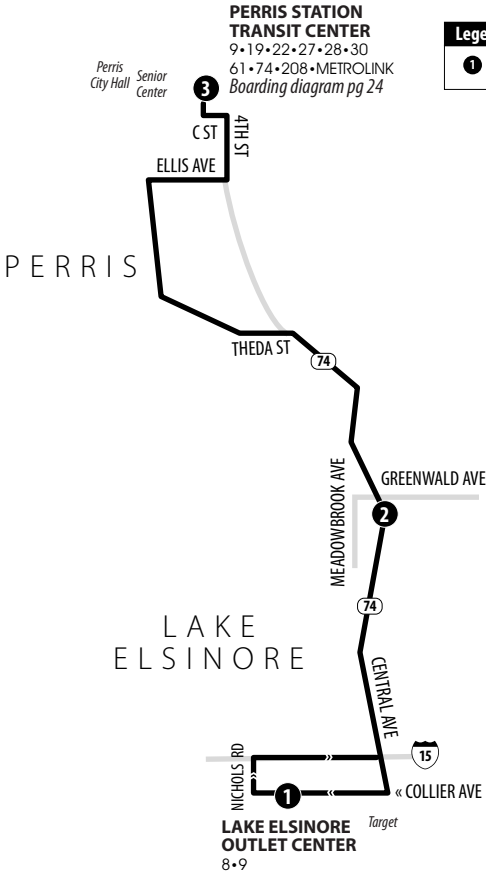

9

PERRIS STATION TRANSIT CENTER - LAKE ELSINORE OUTLET CENTER

Information Center
(951) 565-5002
RiversideTransit.com
RTABus.com

Routing and timetables
subject to change.
Rutas y horarios son
sujetos a cambios.

**PERRIS STATION
TRANSIT CENTER**
9•19•22•27•28•30
61•74•208•METROLINK
Boarding diagram pg 24

Legend | Map not to scale

1 Time and/or Transfer Point

9

Northbound to Perris Station Transit Center | Weekdays & Weekends

A.M. times are in PLAIN, **P.M. times are in BOLD** | Times are approximate

Lake Elsinore Outlet Center	Hwy. 74 & Meadowbrook	Perris Station Transit Center
1	2	3
6:38	6:48	7:03
7:50	8:00	8:15
9:26	9:37	9:52
10:36	10:47	11:02
11:45	11:56	12:13
12:46	12:59	1:16
1:59	2:12	2:29
3:11	3:24	3:41
4:21	4:34	4:51
5:36	5:48	6:05
6:37	6:49	7:04

9

Southbound to Lake Elsinore Outlet Center | Weekdays & Weekends

A.M. times are in PLAIN, **P.M. times are in BOLD** | Times are approximate

Perris Station Transit Center	Hwy. 74 & Meadowbrook	Lake Elsinore Outlet Center
3	2	1
6:50	7:02	7:13
7:50	8:02	8:13
8:45	8:57	9:08
10:07	10:19	10:31
11:15	11:28	11:40
12:25	12:38	12:50
1:34	1:47	1:59
2:37	2:50	3:02
3:59	4:12	4:24
5:02	5:15	5:27
6:14	6:27	6:39