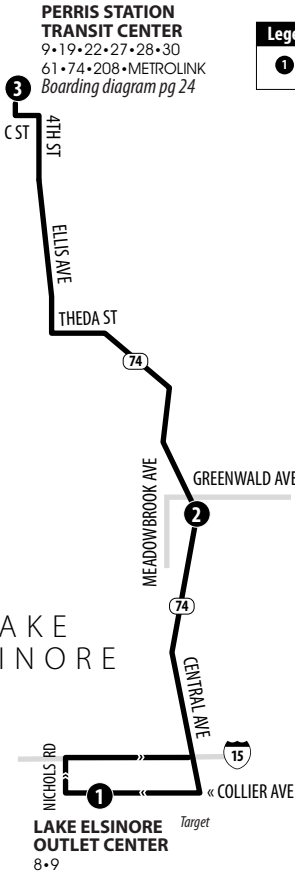

PERRIS STATION TRANSIT CENTER - LAKE ELSINORE OUTLET CENTER

Information Center
(951) 565-5002
RiversideTransit.com
RTABus.com

Routing and timetables
subject to change.
Rutas y horarios son
sujetos a cambios.

Perris
City Hall Senior
Center

**PERRIS STATION
TRANSIT CENTER**
9•19•22•27•28•30
61•74•208•METROLINK
Boarding diagram pg 24

Legend | Map not to scale

1 Time and/or Transfer Point

PERRIS

LAKE
ELSINORE

9

Northbound to Perris Station Transit Center | Weekdays & Weekends

A.M. times are in PLAIN, **P.M. times are in BOLD** | Times are approximate

Lake Elsinore Outlet Center	Hwy. 74 & Meadowbrook	Perris Station Transit Center
1	2	3
6:38	6:48	7:03
7:50	8:00	8:15
9:26	9:37	9:52
10:36	10:47	11:02
11:45	11:56	12:13
12:46	12:59	1:16
1:59	2:12	2:29
3:11	3:24	3:41
4:21	4:34	4:51
5:36	5:48	6:05
6:37	6:49	7:04

9

Southbound to Lake Elsinore Outlet Center | Weekdays & Weekends

A.M. times are in PLAIN, **P.M. times are in BOLD** | Times are approximate

Perris Station Transit Center	Hwy. 74 & Meadowbrook	Lake Elsinore Outlet Center
3	2	1
6:50	7:02	7:13
7:50	8:02	8:13
8:45	8:57	9:08
10:07	10:19	10:31
11:15	11:28	11:40
12:25	12:38	12:50
1:34	1:47	1:59
2:37	2:50	3:02
3:59	4:12	4:24
5:02	5:15	5:27
6:14	6:27	6:39