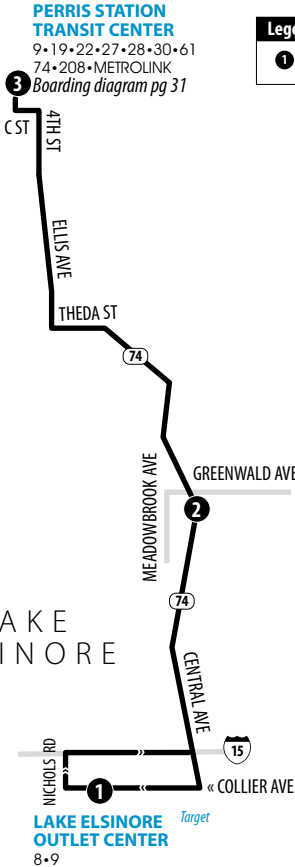

Sunday service on: Memorial Day, Independence Day, Labor Day, Thanksgiving Day, Christmas Day and New Year's Day.

Perris
City Hall Senior Center

PERRIS STATION TRANSIT CENTER

9•19•22•27•28•30•61
74•208•METROLINK
Boarding diagram pg 31

Legend | Map not to scale

1 Time and/or Transfer Point

PERRIS

LAKE ELSINORE

LAKE ELSINORE Outlet Center

8•9

9

Weekdays | Northbound to Perris Station Transit Center

A.M. times are in PLAIN, **P.M. times are in BOLD** | Times are approximate

Lake Elsinore Outlet Center	Hwy. 74 & Meadowbrook	Perris Station Transit Center
1	2	3
5:07	5:19	5:37
5:53	6:05	6:23
6:40	6:52	7:10
7:05	7:17	7:35
8:12	8:24	8:42
9:09	9:21	9:39
10:06	10:18	10:36
11:07	11:20	11:38
12:08	12:21	12:39
1:08	1:21	1:39
2:07	2:20	2:38
3:03	3:18	3:36
4:01	4:16	4:33
5:06	5:19	5:37
6:04	6:17	6:34
7:05	7:18	7:35
8:05	8:18	8:35

9

Weekdays | Southbound to Lake Elsinore Outlet Center

A.M. times are in PLAIN, **P.M. times are in BOLD** | Times are approximate

Perris Station Transit Center	Hwy. 74 & Meadowbrook	Lake Elsinore Outlet Center
3	2	1
5:52	6:04	6:15
6:58	7:10	7:22
7:51	8:05	8:17
8:49	9:01	9:13
9:46	10:00	10:12
10:44	10:58	11:10
11:43	11:57	12:09
12:42	12:57	1:09
1:44	1:59	2:11
2:44	3:02	3:14
3:44	4:05	4:17
4:45	5:02	5:14
5:45	6:02	6:14
6:42	6:57	7:09
7:48	8:03	8:14
8:45	8:59	9:10
9:40	9:54	10:05