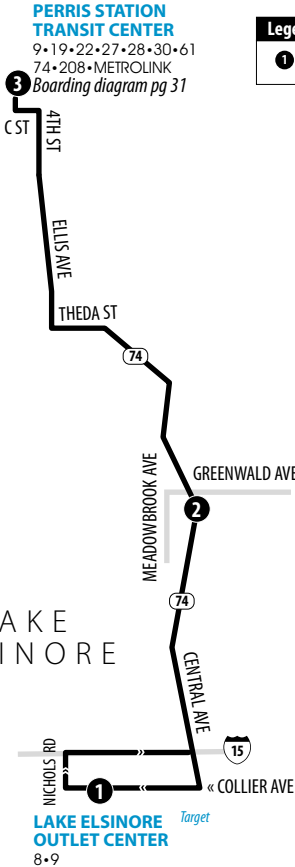

### PERRIS STATION TRANSIT CENTER

9•19•22•27•28•30•61  
74•208•METROLINK  
Boarding diagram pg 31

### Legend | Map not to scale

1 Time and/or Transfer Point

PERRIS

LAKE  
ELSINORE

### LAKE ELSINORE *Target* OUTLET CENTER

8•9