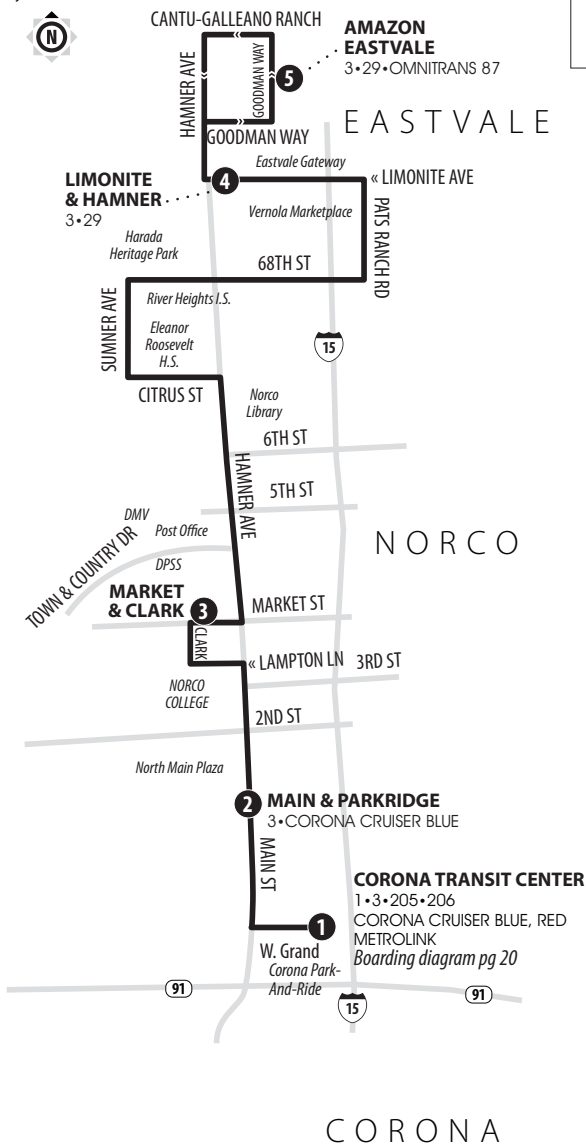

**Routing and timetables
subject to change.**
Rutas y horarios son
sujetos a cambios.

Legend | Map not to scale

- 1** Time and/or Transfer Point
- T** Transfer Point

RTA and Corona Cruiser honor each other's Day and 30-Day passes at shared stops.

3

Northbound to Eastvale | Weekdays & Weekends

A.M. times are in PLAIN, **P.M. times are in BOLD** | Times are approximate

Corona Transit Center	Main & Parkridge	Market & Clark	Limonite & Hamner	Amazon Eastvale
1	2	3	4	5
7:28	7:32	7:40	8:04	8:12
9:25	9:30	9:39	10:02	10:10
11:21	11:26	11:35	12:02	12:10
1:29	1:33	1:42	2:09	2:17
3:27	3:31	3:40	4:07	4:15
5:42	5:46	5:54	6:21	6:29
7:39	7:43	7:51	8:15	8:23

3

Southbound to Corona | Weekdays & Weekends

A.M. times are in PLAIN, **P.M. times are in BOLD** | Times are approximate

Amazon Eastvale	Limonite & Hamner	Market & Clark	Main & Parkridge	Corona Transit Center
5	4	3	2	1
6:35	6:44	7:06	7:12	7:20
8:20	8:30	8:55	9:03	9:11
10:20	10:30	10:55	11:03	11:11
12:27	12:37	1:03	1:11	1:19
2:27	2:37	3:03	3:11	3:19
4:25	4:35	4:57	5:05	5:13
6:44	6:53	7:13	7:21	7:29