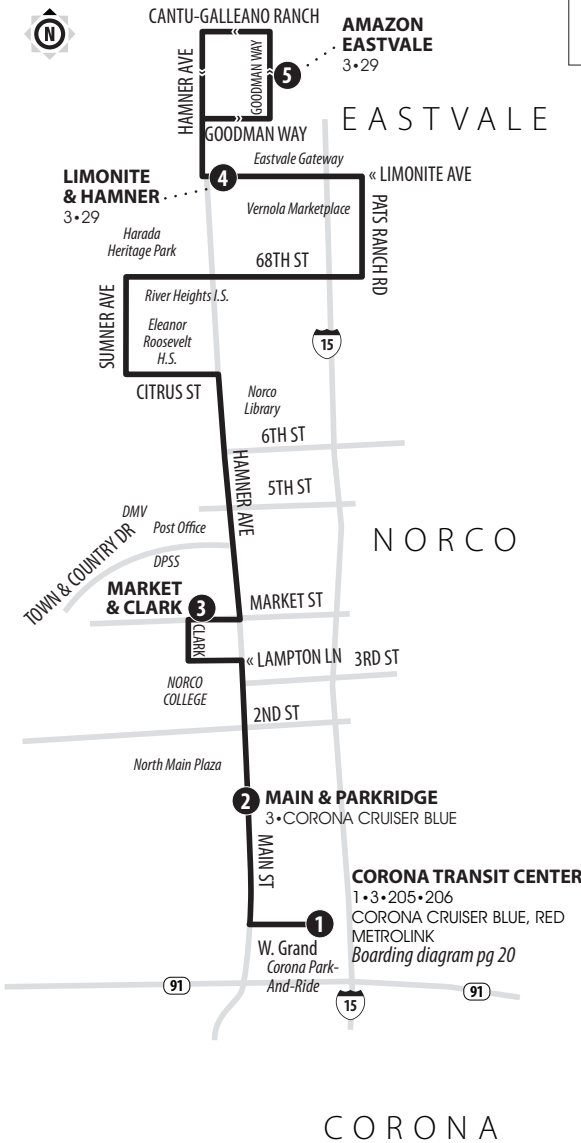

**Routing and timetables  
subject to change.**  
Rutas y horarios son  
sujetos a cambios.

**Legend | Map not to scale**

- 1** Time and/or Transfer Point
- T** Transfer Point

RTA and Corona Cruiser honor each other's Day and 30-Day passes at shared stops.

## Northbound to Eastvale | Weekdays &amp; Weekends

A.M. times are in PLAIN, **P.M. times are in BOLD** | Times are approximate

Corona Transit Center	Main & Parkridge	Market & Clark	Limonite & Hamner	Amazon Eastvale
1	2	3	4	5
7:28	7:32	7:40	8:04	8:12
9:25	9:30	9:39	10:02	10:10
11:21	11:26	11:35	<b>12:02</b>	<b>12:10</b>
<b>1:29</b>	<b>1:33</b>	<b>1:42</b>	<b>2:09</b>	<b>2:17</b>
<b>3:27</b>	<b>3:31</b>	<b>3:40</b>	<b>4:07</b>	<b>4:15</b>
<b>5:42</b>	<b>5:46</b>	<b>5:54</b>	<b>6:21</b>	<b>6:29</b>
<b>7:39</b>	<b>7:43</b>	<b>7:51</b>	<b>8:15</b>	<b>8:23</b>

## Southbound to Corona | Weekdays &amp; Weekends

A.M. times are in PLAIN, **P.M. times are in BOLD** | Times are approximate

Amazon Eastvale	Limonite & Hamner	Market & Clark	Main & Parkridge	Corona Transit Center
5	4	3	2	1
6:35	6:44	7:06	7:12	7:20
8:20	8:30	8:55	9:03	9:11
10:20	10:30	10:55	11:03	11:11
<b>12:27</b>	<b>12:37</b>	<b>1:03</b>	<b>1:11</b>	<b>1:19</b>
<b>2:27</b>	<b>2:37</b>	<b>3:03</b>	<b>3:11</b>	<b>3:19</b>
<b>4:25</b>	<b>4:35</b>	<b>4:57</b>	<b>5:05</b>	<b>5:13</b>
<b>6:44</b>	<b>6:53</b>	<b>7:13</b>	<b>7:21</b>	<b>7:29</b>