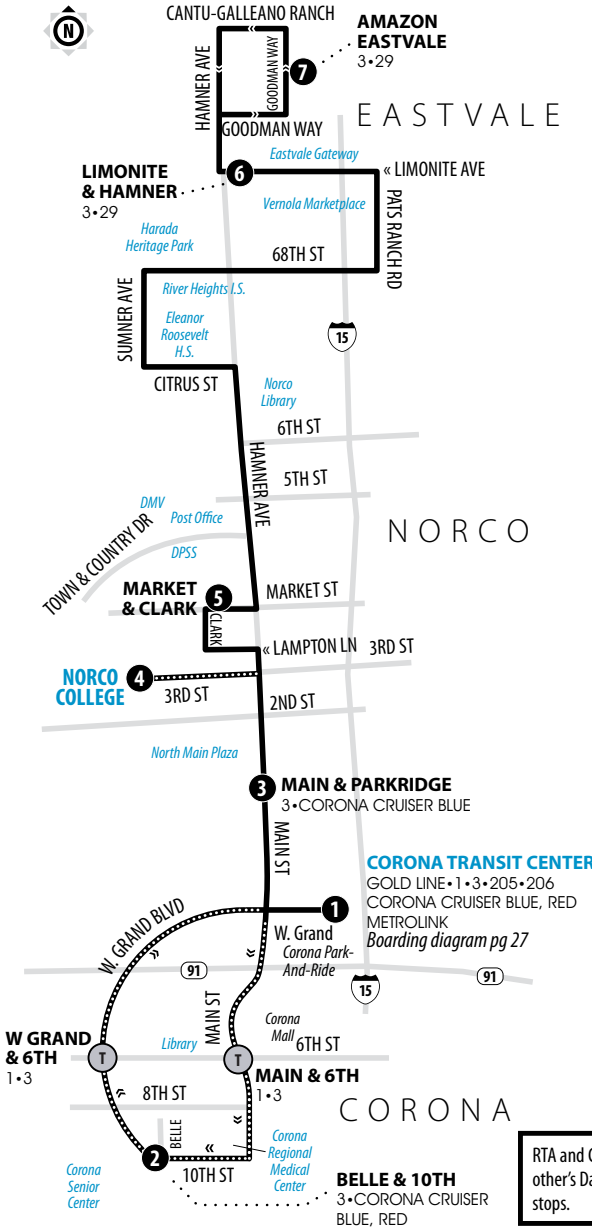

Legend | Map not to scale

- 1** Time and/or Transfer Point
- ⋯** Alternate Routing
- T** Transfer Point

RTA and Corona Cruiser honor each other's Day and 30-Day passes at shared stops.

3

Weekdays | Northbound to Eastvale

3

Weekdays | Southbound to Corona

A.M. times are in PLAIN, **P.M. times are in BOLD** | Times are approximate

Amazon Eastvale	Limonite & Hamner	Market & Clark	Norco College	Main & Parkridge	Corona Transit Center	Belle & 10th	Corona Transit Center
7	6	5	4	3	1	2	1
5:35	5:42	6:05	6:12	6:21	6:30	6:36	6:44
6:22	6:30	6:53	7:00	7:10	7:20	7:26	7:34
7:07	7:16	7:41	7:49	7:59	8:08	8:14	8:22
8:08	8:17	8:40	8:49	8:59	9:08	9:14	9:22
8:55	9:03	9:24	9:32	9:42	9:51	9:57	10:05
9:44	9:52	10:13	10:21	10:31	10:40	10:46	10:54
10:38	10:46	11:08	11:16	11:26	11:35	11:41	11:49
11:27	11:35	11:57	12:05	12:15	12:24	12:31	12:39
12:19	12:27	12:49	12:57	1:08	1:17	1:24	1:32
1:13	1:21	1:43	1:51	2:02	2:11	2:18	2:28
2:05	2:14	2:36	2:44	2:55	3:04	3:11	3:21
3:03	3:12	3:37	3:45	3:56	4:05	4:12	4:22
3:57	4:06	4:31	4:38	4:49	4:58	5:05	5:15
4:54	5:03	5:26	5:33	5:44	5:53	6:00	6:10
5:51	6:00	6:22	6:29	6:39	6:50	6:57	7:05
6:47	6:56	7:17	7:24	7:34	7:45	7:52	8:00
7:40	7:47	8:07	8:14	8:24	8:33	8:40	8:48

3

Weekends | Northbound to Eastvale

A.M. times are in PLAIN, **P.M. times are in BOLD** | Times are approximate

Corona Transit Center	Main & Parkridge	Market & Clark	Limonite & Hamner	Amazon Eastvale
1	3	5	6	7
7:25	7:29	7:35	8:03	8:11
9:25	9:29	9:37	10:05	10:13
11:14	11:18	11:26	11:54	12:02
1:29	1:33	1:41	2:09	2:17
3:24	3:28	3:36	4:04	4:12
5:28	5:32	5:40	6:08	6:16
7:35	7:39	7:47	8:14	8:22

3

Weekends | Southbound to Corona

A.M. times are in PLAIN, **P.M. times are in BOLD** | Times are approximate

Amazon Eastvale	Limonite & Hamner	Market & Clark	Main & Parkridge	Corona Transit Center
7	6	5	3	1
6:36	6:45	7:06	7:11	7:18
8:18	8:27	8:49	8:56	9:03
10:20	10:29	10:52	11:00	11:07
12:34	12:43	1:06	1:15	1:22
2:27	2:36	2:59	3:08	3:16
4:24	4:33	4:56	5:06	5:14
6:32	6:41	7:04	7:15	7:23