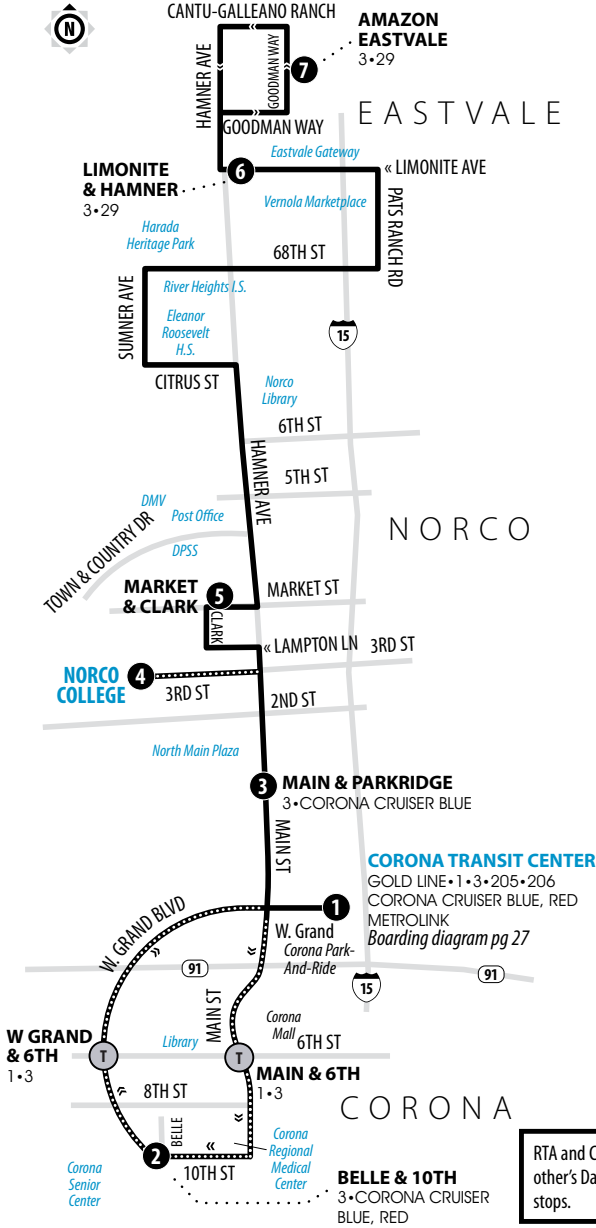

Legend | Map not to scale

- 1 Time and/or Transfer Point
- Alternate Routing
- T Transfer Point

RTA and Corona Cruiser honor each other's Day and 30-Day passes at shared stops.

3

Weekdays | Northbound to Eastvale

3

Weekends | Northbound to Eastvale

A.M. times are in PLAIN, **P.M. times are in BOLD** | Times are approximate

Corona Transit Center	Main & Parkridge	Market & Clark	Limonite & Hamner	Amazon Eastvale
1	3	5	6	7
7:40	7:44	7:50	8:18	8:26
9:25	9:29	9:37	10:05	10:13
11:14	11:18	11:26	11:54	12:02
1:29	1:33	1:41	2:09	2:17
3:24	3:28	3:36	4:04	4:12
5:28	5:32	5:40	6:08	6:16
7:35	7:39	7:47	8:14	8:22

3

Weekends | Southbound to Corona

A.M. times are in PLAIN, **P.M. times are in BOLD** | Times are approximate

Amazon Eastvale	Limonite & Hamner	Market & Clark	Main & Parkridge	Corona Transit Center
7	6	5	3	1
6:36	6:45	7:06	7:11	7:18
8:33	8:42	9:04	9:11	9:18
10:20	10:29	10:52	11:00	11:07
12:34	12:43	1:06	1:15	1:22
2:27	2:36	2:59	3:08	3:16
4:24	4:33	4:56	5:06	5:14
6:32	6:41	7:04	7:15	7:23