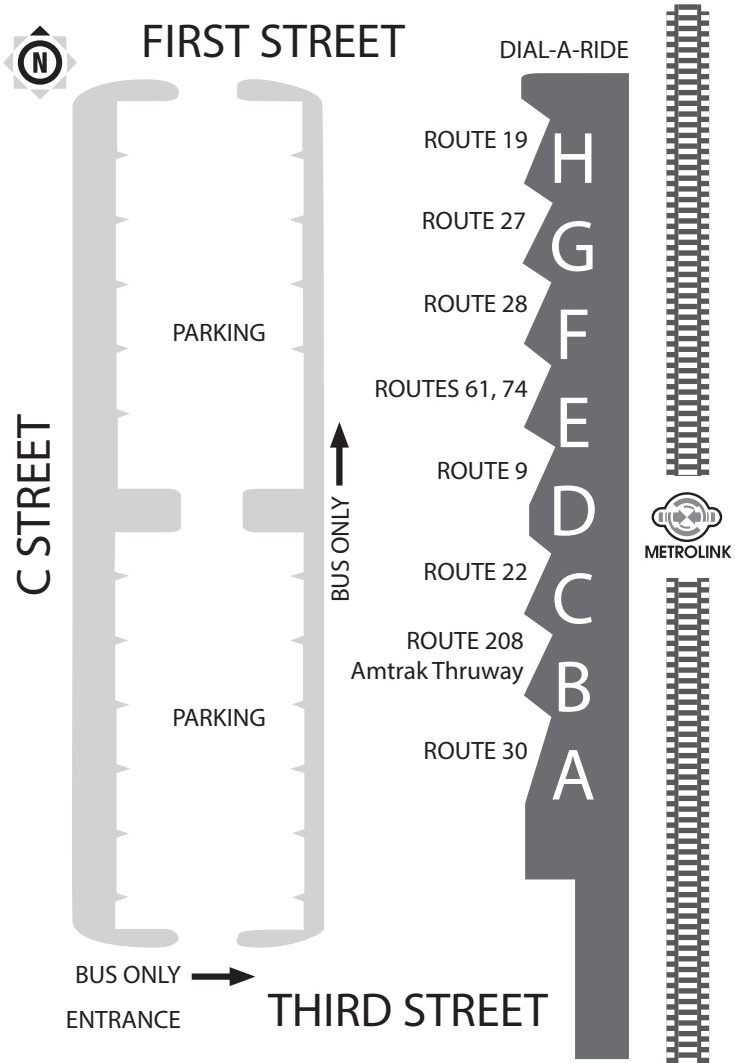

Perris Station Transit Center

# BOARDING DIAGRAM

For route and schedule information call

**(951) 565-5002**

or visit [RiversideTransit.com](http://RiversideTransit.com)