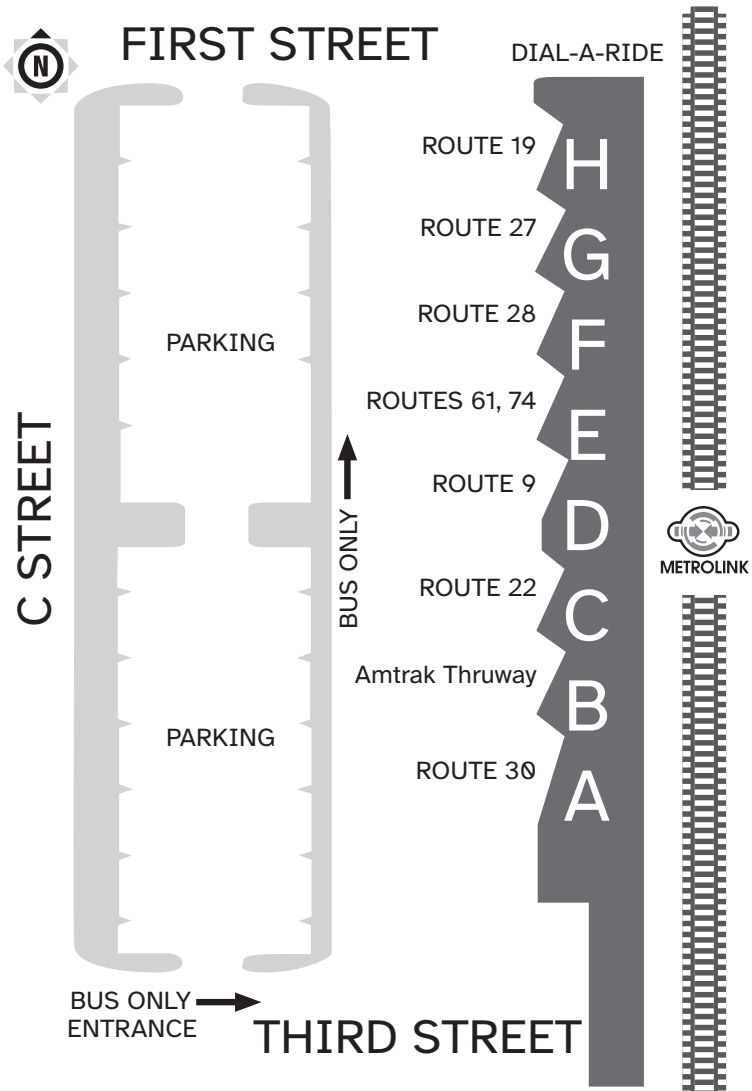

# BOARDING DIAGRAM

For route and schedule information call

**(951) 565-5002**

or visit [RiversideTransit.com](http://RiversideTransit.com)