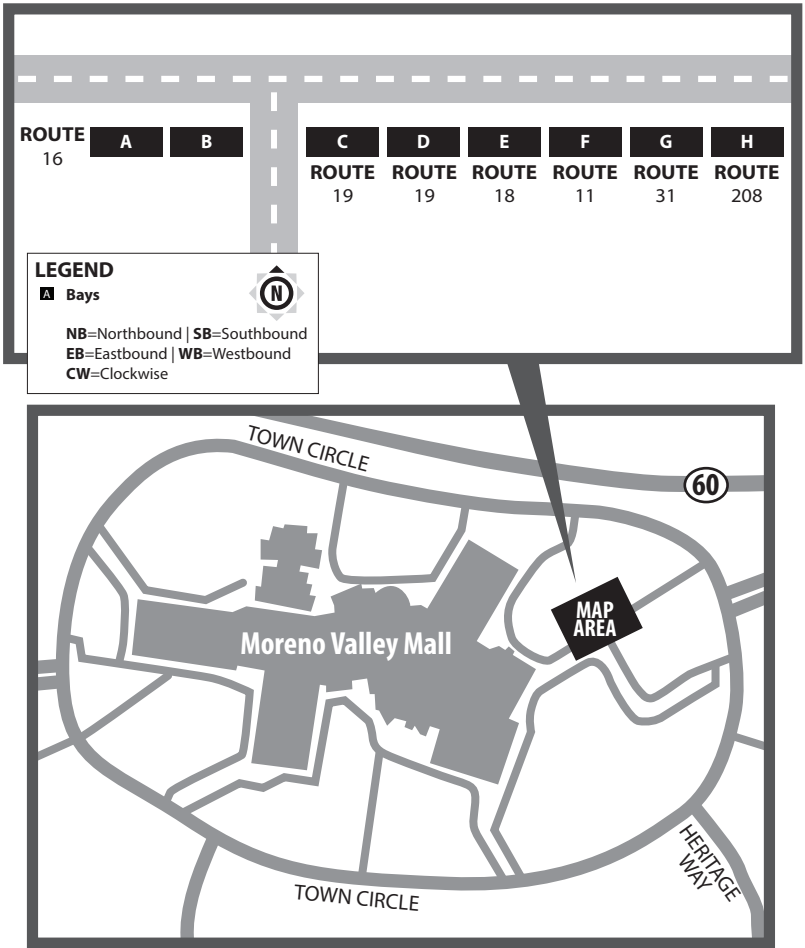

Moreno Valley Mall Transit Center

BOARDING DIAGRAM

For route and schedule information call

(951) 565-5002

or visit RiversideTransit.com