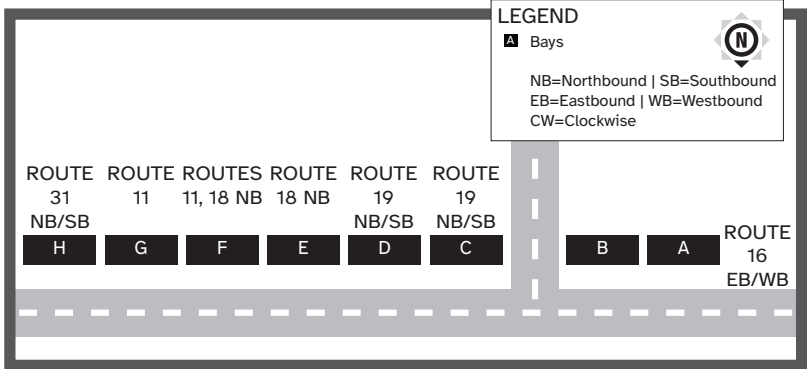

Moreno Valley Mall Transit Center

BOARDING DIAGRAM

For route and schedule information call

(951) 565-5002

or visit RiversideTransit.com