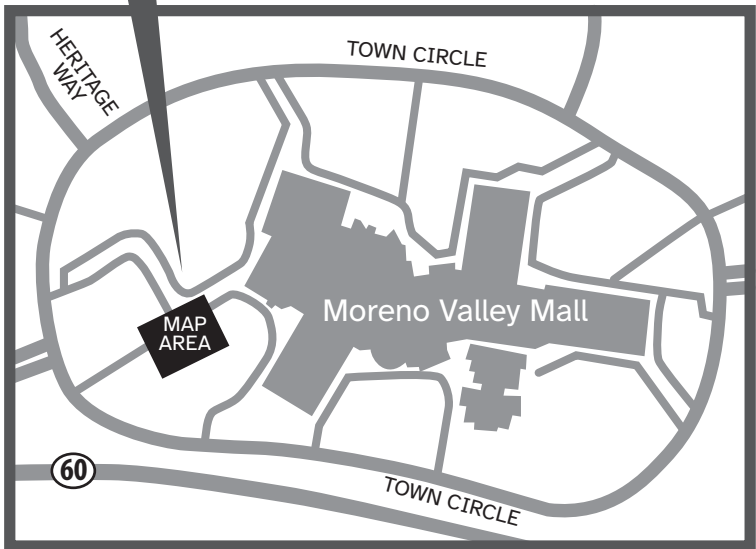

Moreno Valley Mall Transit Center

BOARDING DIAGRAM

For route and schedule information call

(951) 565-5002

or visit RiversideTransit.com