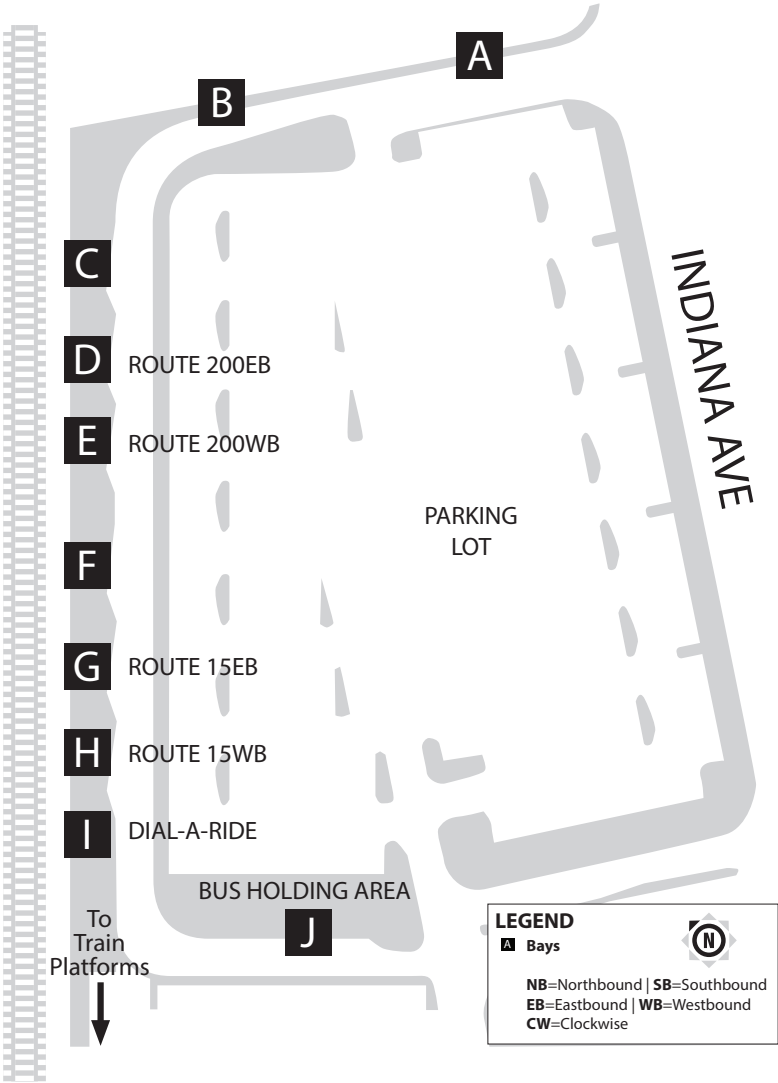

# La Sierra Metrolink Station

# BOARDING DIAGRAM

For route and schedule information call

**(951) 565-5002**

or visit [RiversideTransit.com](http://RiversideTransit.com)