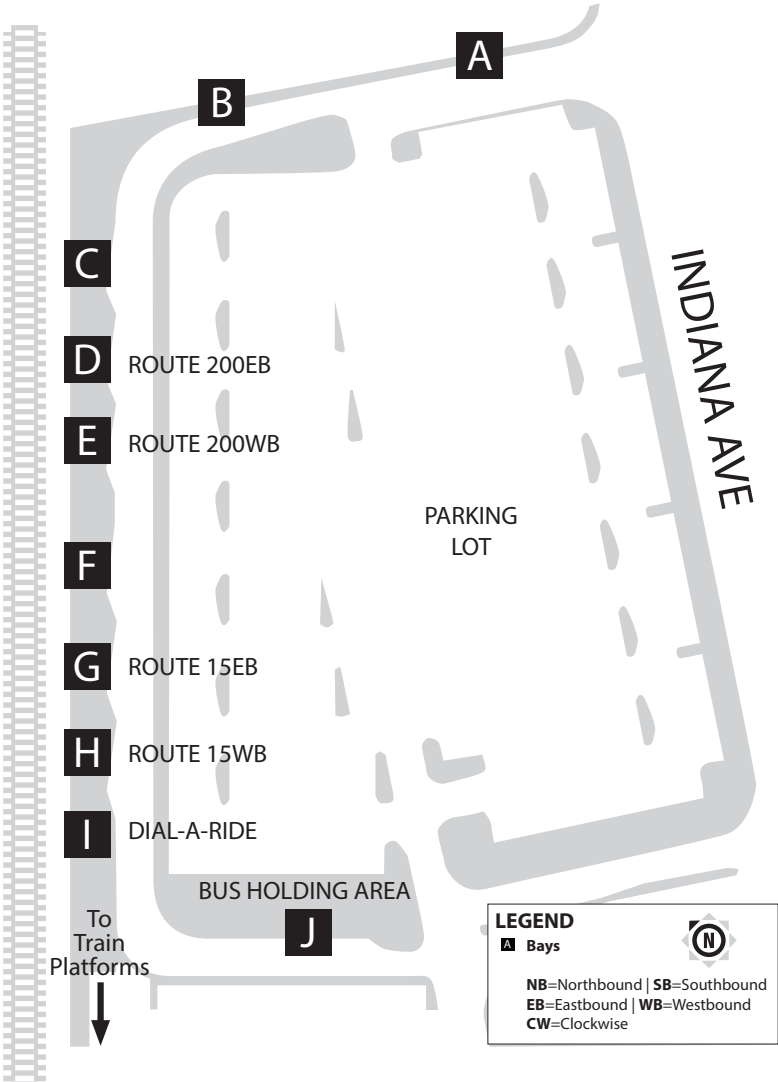

La Sierra Metrolink Station

BOARDING DIAGRAM

For route and schedule information call

(951) 565-5002

or visit RiversideTransit.com