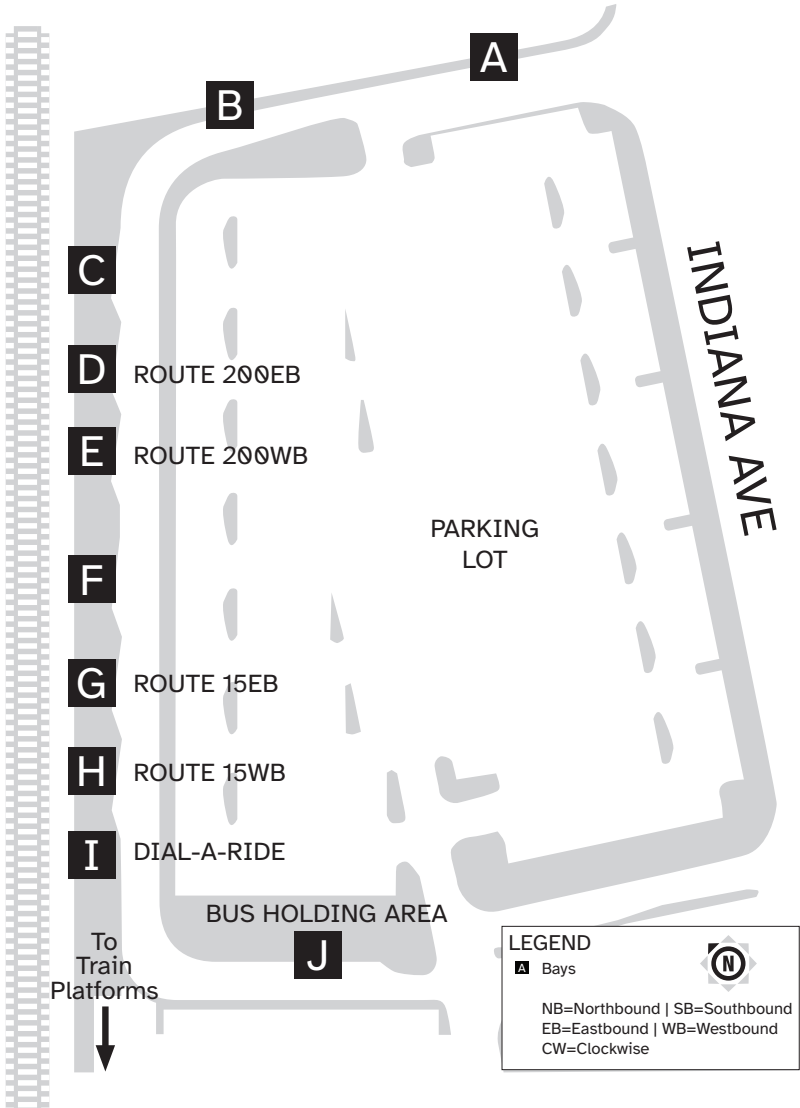

La Sierra Metrolink Station

BOARDING DIAGRAM

For route and schedule information call

(951) 565-5002

or visit RiversideTransit.com