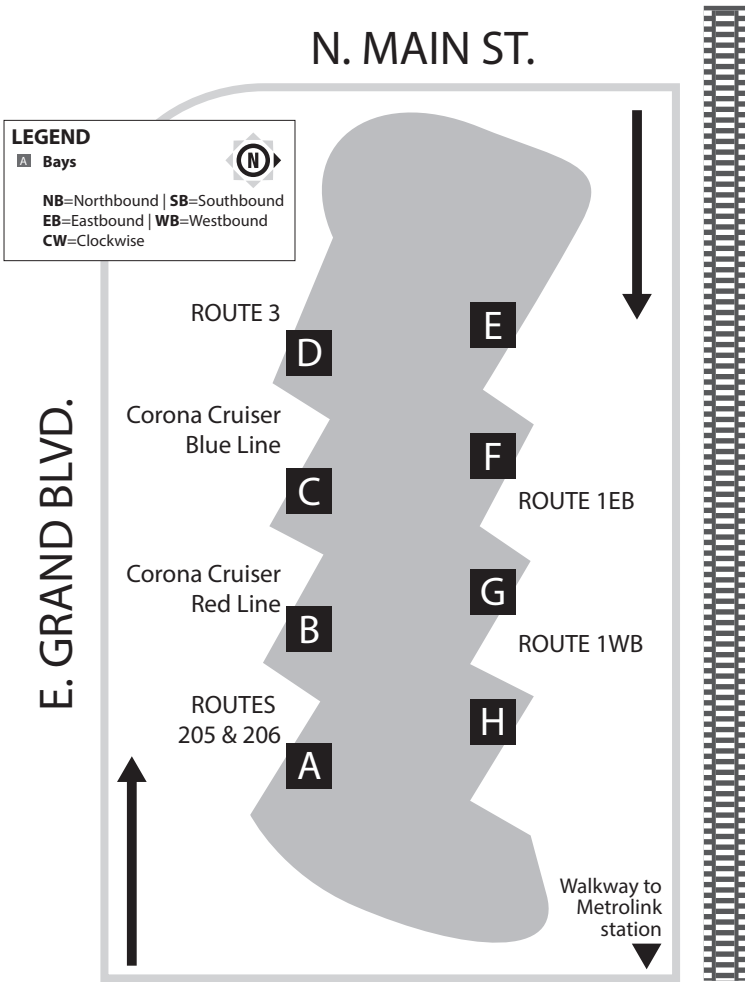

Corona Transit Center

BOARDING DIAGRAM

For route and schedule information call

(951) 565-5002

or visit RiversideTransit.com