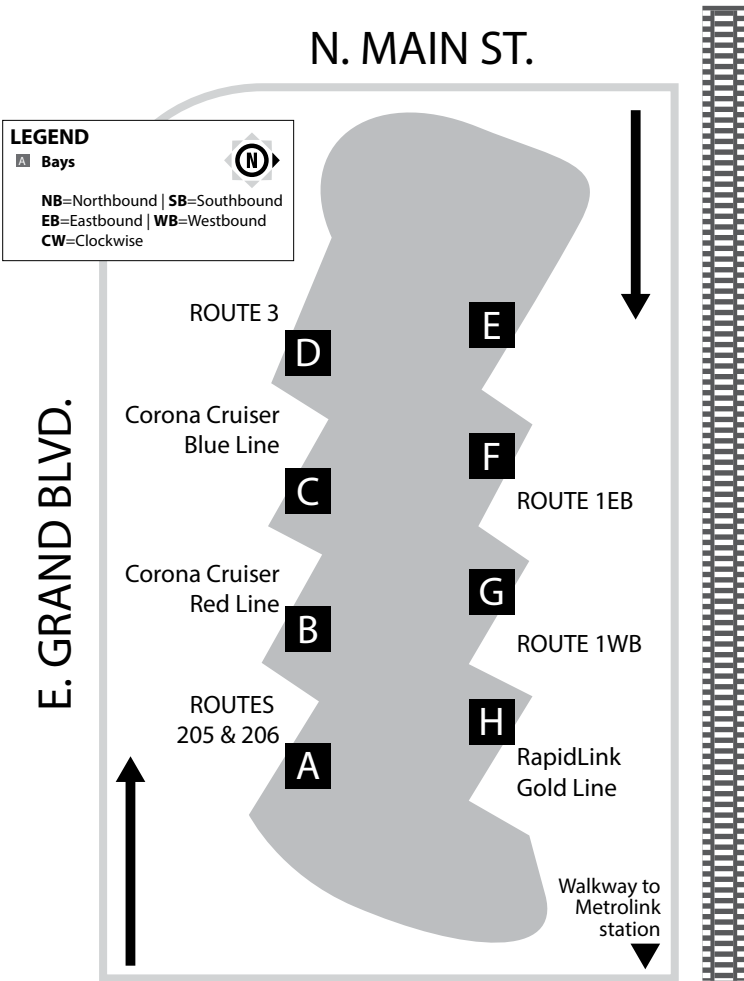

# Corona Transit Center

# BOARDING DIAGRAM

For route and schedule information call

**(951) 565-5002**

or visit [RiversideTransit.com](http://RiversideTransit.com)