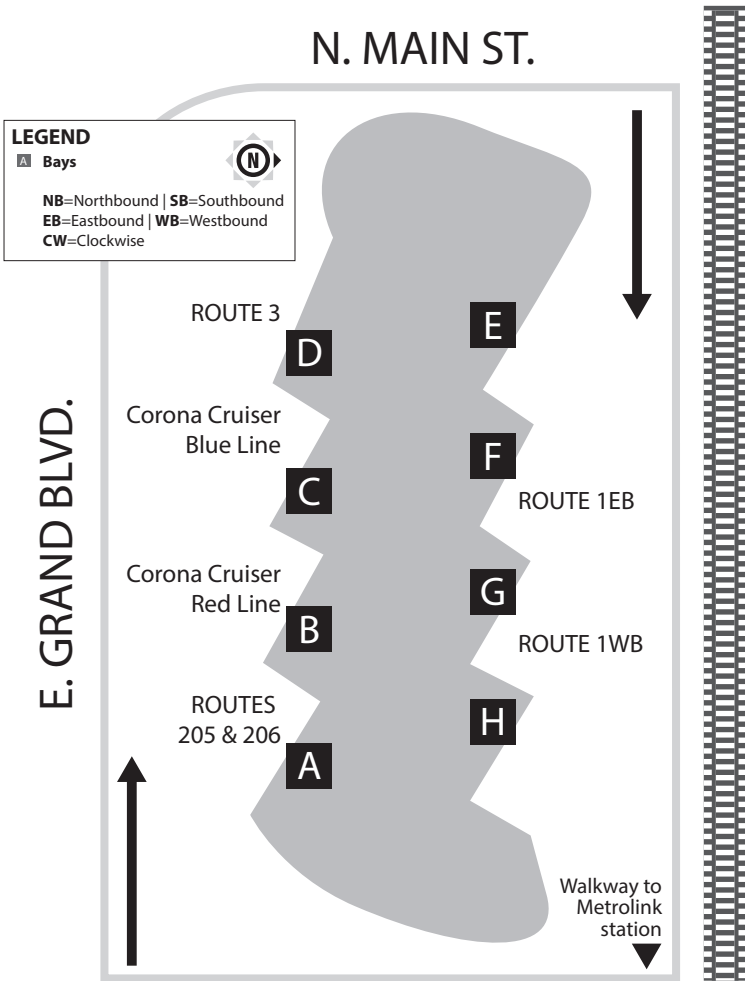

# Corona Transit Center

# BOARDING DIAGRAM

For route and schedule information call

**(951) 565-5002**

or visit [RiversideTransit.com](http://RiversideTransit.com)