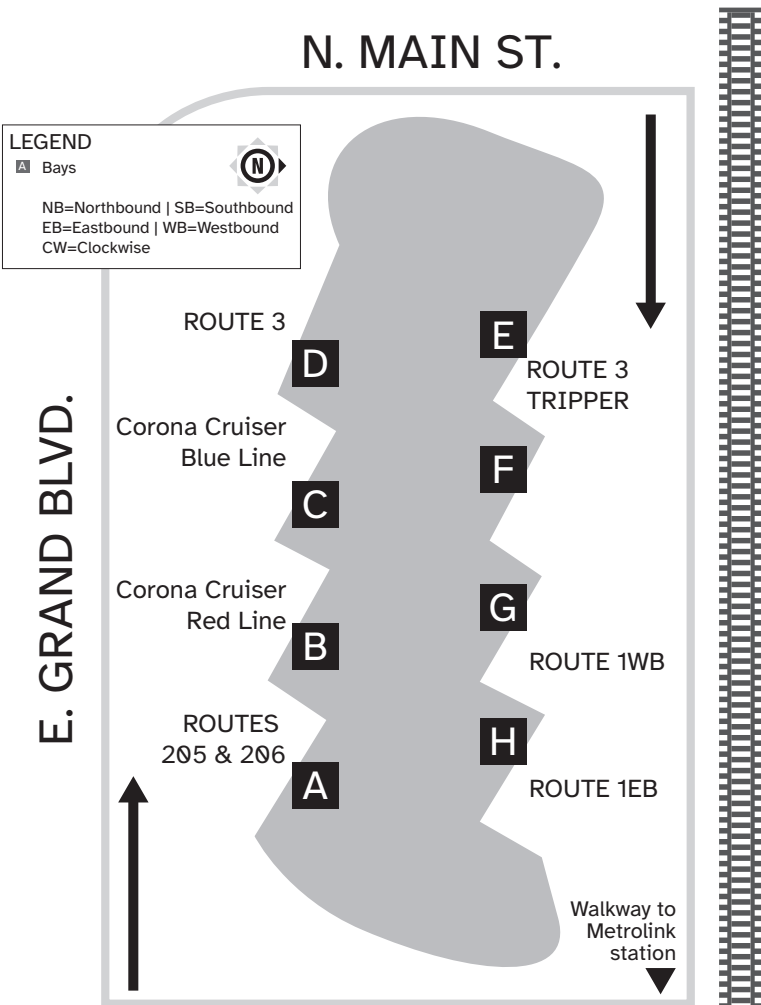

# BOARDING DIAGRAM

For route and schedule information call

**(951) 565-5002**

or visit [RiversideTransit.com](http://RiversideTransit.com)