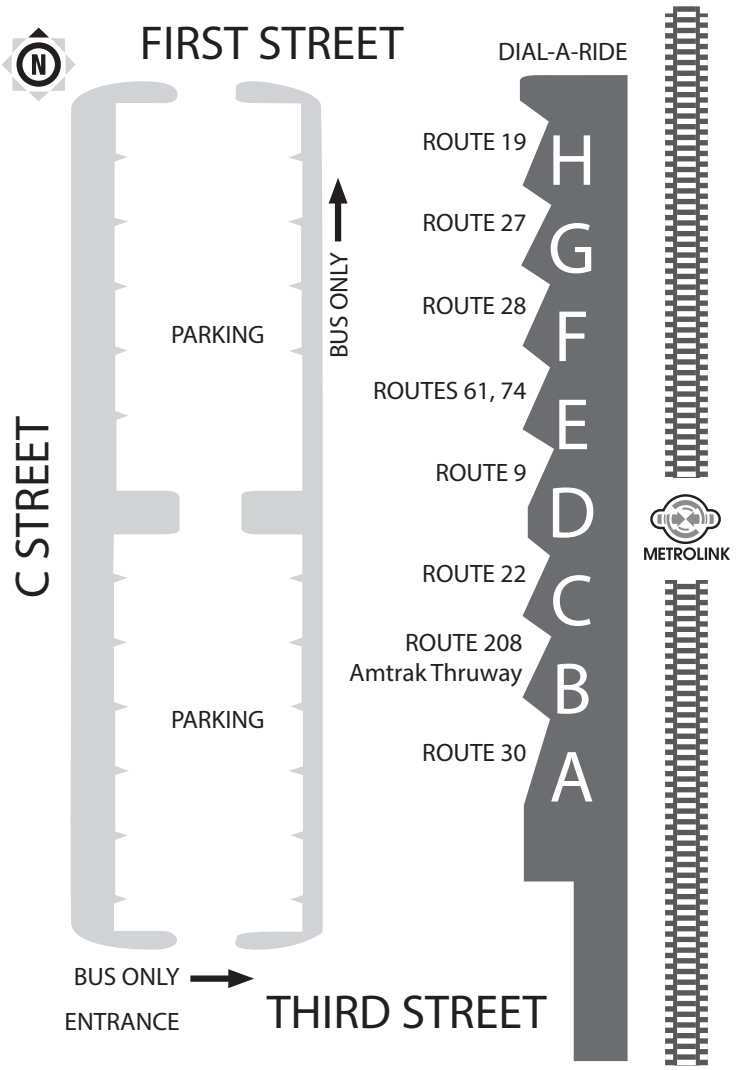

Perris Station Transit Center

BOARDING DIAGRAM

For route and schedule information call

(951) 565-5002

or visit RiversideTransit.com