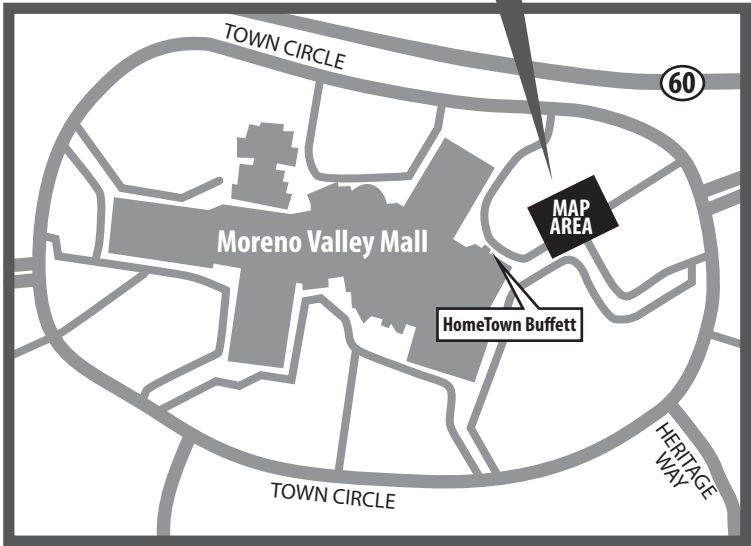

# Moreno Valley Mall Transit Center

# BOARDING DIAGRAM

<b>ROUTE</b> 16	<b>A</b>	<b>B</b>	<b>C</b>	<b>D</b>	<b>E</b>	<b>F</b>
			<b>ROUTE</b> 19	<b>ROUTES</b> 26, 31, 210, 220	<b>ROUTES</b> 18, 208	<b>ROUTE</b> 11

**LEGEND**

 Shelters

NB=Northbound | SB=Southbound  
EB=Eastbound | WB=Westbound  
CW=Clockwise