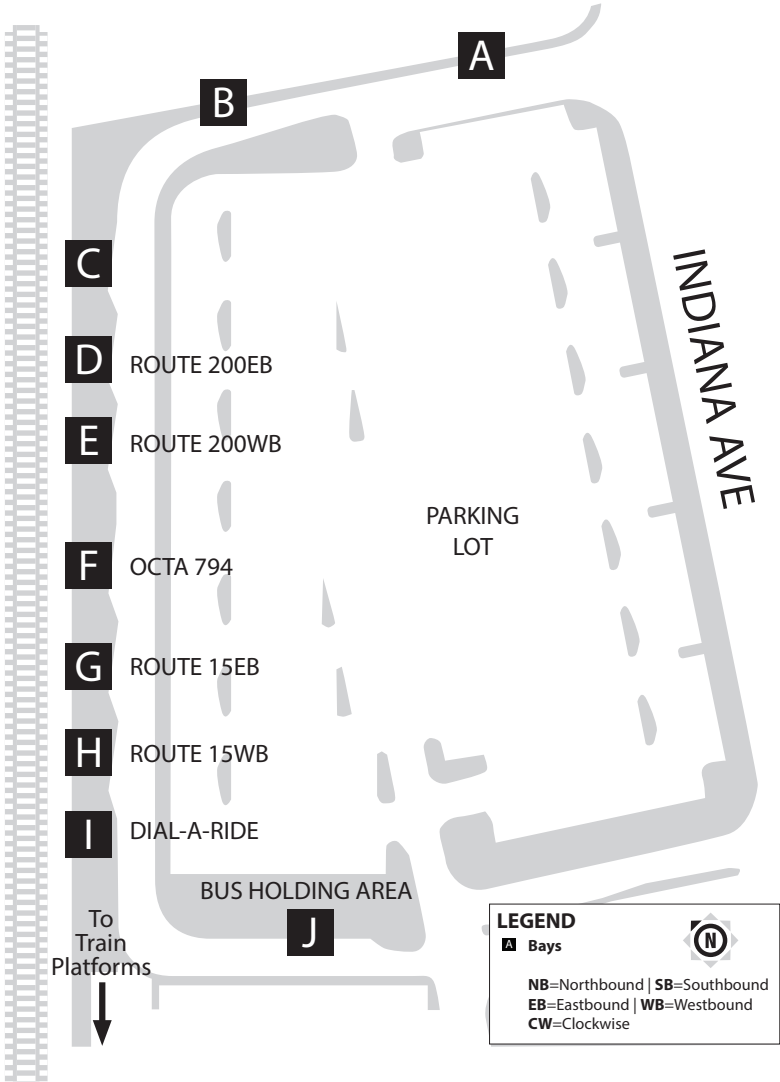

La Sierra Metrolink Station

BOARDING DIAGRAM

For route and schedule information call

(951) 565-5002

or visit RiversideTransit.com