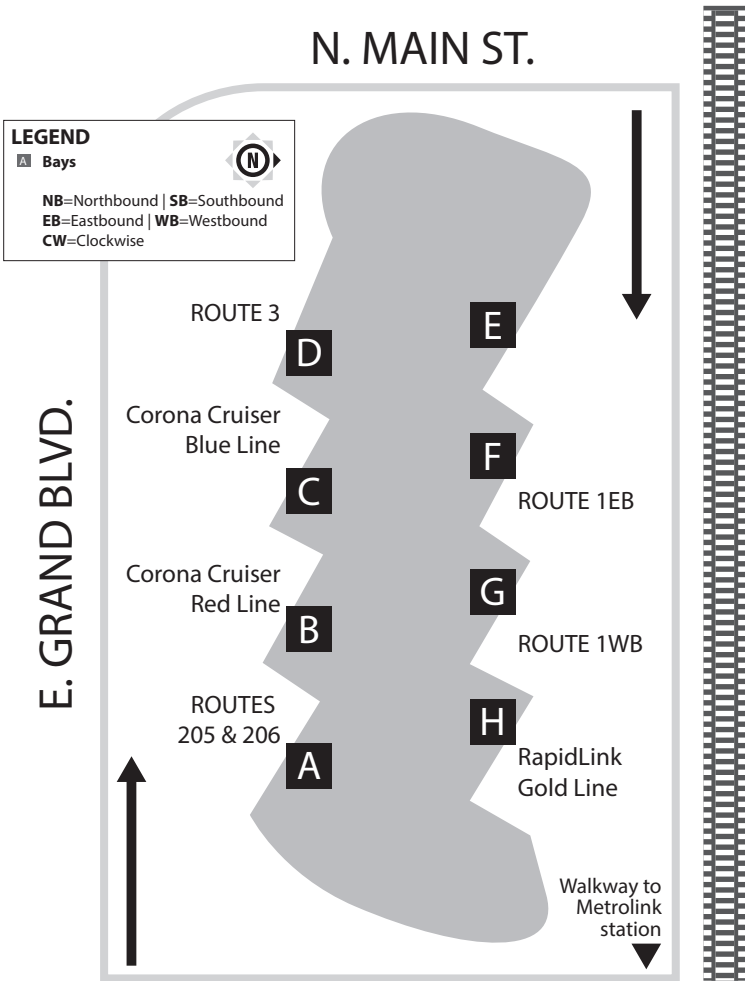

Corona Transit Center

BOARDING DIAGRAM

For route and schedule information call

(951) 565-5002

or visit RiversideTransit.com