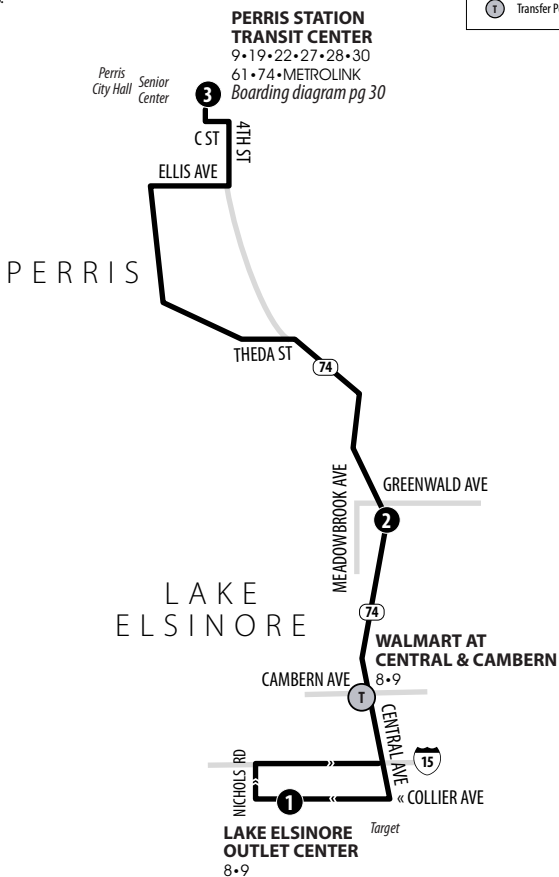

## PERRIS STATION TRANSIT CENTER - LAKE ELSINORE OUTLET CENTER

Routing and timetables  
subject to change.  
Rutas y horarios son  
sujetos a cambios.

Legend | Map not to scale

- 1 Time and/or Transfer Point
- T Transfer Point

## WEEKENDS

A.M. times are in PLAIN, P.M. times are in BOLD | Times are approximate

NORTHBOUND TO PERRIS STATION TRANSIT CENTER			SOUTHBOUND TO LAKE ELSINORE OUTLET CENTER		
LAKE ELSINORE OUTLET CENTER	HWY. 74 & MEADOWBROOK	PERRIS STATION TRANSIT CENTER	PERRIS STATION TRANSIT CENTER	HWY. 74 & MEADOWBROOK	LAKE ELSINORE OUTLET CENTER
<b>1</b>	<b>2</b>	<b>3</b>	<b>3</b>	<b>2</b>	<b>1</b>
6:38	6:48	7:03	6:50	7:02	7:13
7:50	8:00	8:15	7:50	8:02	8:13
9:26	9:37	9:52	8:45	8:57	9:08
10:36	10:47	11:02	10:07	10:19	10:31
11:45	11:56	<b>12:13</b>	11:15	11:28	11:40
<b>12:46</b>	<b>12:59</b>	<b>1:16</b>	<b>12:25</b>	<b>12:38</b>	<b>12:50</b>
<b>1:59</b>	<b>2:12</b>	<b>2:29</b>	<b>1:34</b>	<b>1:47</b>	<b>1:59</b>
<b>3:11</b>	<b>3:24</b>	<b>3:41</b>	<b>2:37</b>	<b>2:50</b>	<b>3:02</b>
<b>4:21</b>	<b>4:34</b>	<b>4:51</b>	<b>3:59</b>	<b>4:12</b>	<b>4:24</b>
<b>5:36</b>	<b>5:48</b>	<b>6:05</b>	<b>5:02</b>	<b>5:15</b>	<b>5:27</b>
<b>6:37</b>	<b>6:49</b>	<b>7:04</b>	<b>6:14</b>	<b>6:27</b>	<b>6:39</b>