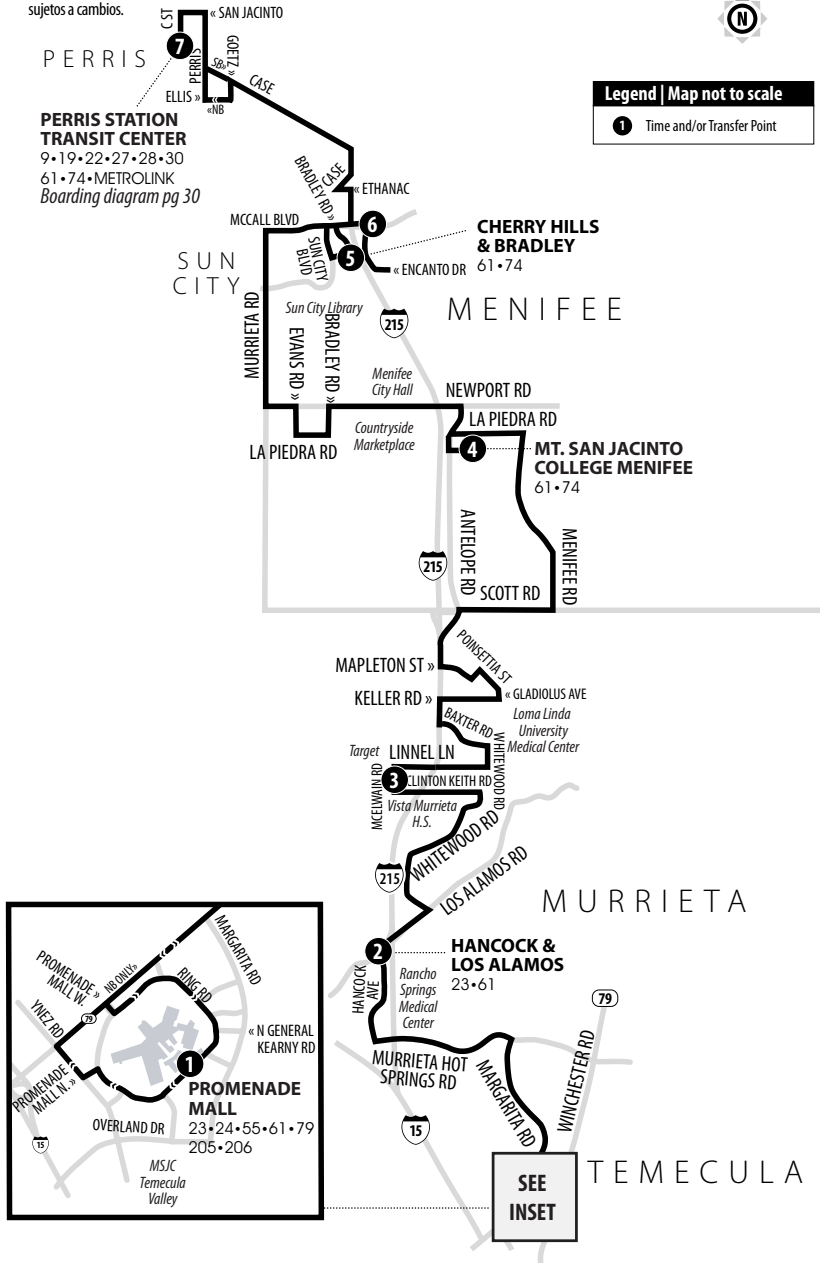

61

PERRIS STATION TRANSIT CENTER - SUN CITY - MENIFEE - MURRIETA - TEMECULA

Routing and timetables
subject to change.
Rutas y horarios son
sujetos a cambios.

Legend | Map not to scale

1 Time and/or Transfer Point

61

NORTHBOUND TO PERRIS STATION TRANSIT CENTER | WEEKDAYS

A.M. times are in PLAIN, P.M. times are in BOLD | Times are approximate

PROMENADE MALL	HANCOCK & LOS ALAMOS	MCELWAIN AT SUPER TARGET	MT. SAN JACINTO COLLEGE MENIFEE	CHERRY HILLS & BRADLEY	ENCANTO & MCCALL	PERRIS STATION TRANSIT CENTER
1	2	3	4	5	6	7
4:40	4:56	5:07	5:26	5:50	5:57	6:23
5:50	6:06	6:17	6:36	7:00	7:07	7:33
7:00	7:16	7:27	7:46	8:10	8:17	8:43
8:10	8:26	8:37	8:56	9:20	9:27	9:53
9:20	9:36	9:47	10:06	10:30	10:37	11:03
10:30	10:51	11:02	11:22	11:47	11:54	12:20
11:40	12:01	12:12	12:32	12:57	1:04	1:30
12:50	1:11	1:23	1:43	2:08	2:16	2:42
2:00	2:22	2:34	2:54	3:19	3:27	3:53
3:10	3:32	3:44	4:04	4:29	4:37	5:03
4:20	4:42	4:54	5:14	5:39	5:47	6:13
5:40	6:02	6:14	6:34	6:59	7:05	7:28

61

SOUTHBOUND TO TEMECULA (PROMENADE MALL) | WEEKDAYS

A.M. times are in PLAIN, P.M. times are in BOLD | Times are approximate

PERRIS STATION TRANSIT CENTER	ENCANTO & MCCALL	CHERRY HILLS & BRADLEY	MT. SAN JACINTO COLLEGE MENIFEE	MCELWAIN AT SUPER TARGET	HANCOCK & LOS ALAMOS	PROMENADE MALL
7	6	5	4	3	2	1
6:30	6:47	6:56	7:21	7:41	7:53	8:13
8:00	8:17	8:26	8:51	9:11	9:23	9:44
9:10	9:27	9:36	10:03	10:23	10:35	10:57
10:20	10:38	10:47	11:14	11:34	11:46	12:09
11:30	11:48	11:57	12:24	12:44	12:56	1:19
12:40	12:58	1:07	1:34	1:53	2:05	2:28
1:50	2:08	2:17	2:44	3:03	3:15	3:38
3:00	3:18	3:27	3:54	4:13	4:25	4:47
4:10	4:28	4:37	5:04	5:23	5:35	5:57
5:20	5:38	5:46	6:13	6:32	6:43	7:05
6:30	6:48	6:56	7:23	7:42	7:53	8:15