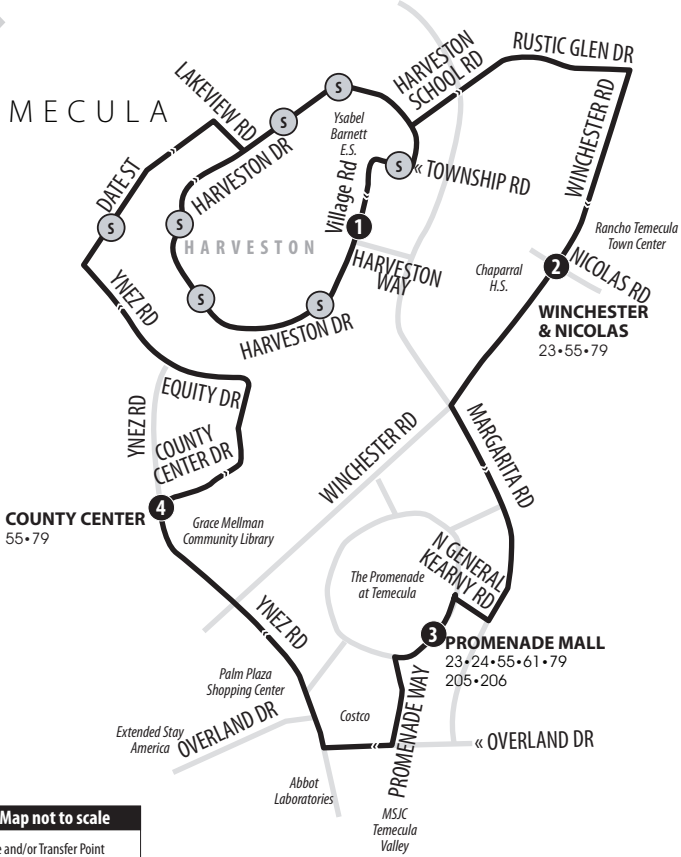

**Routing and timetables subject to change.**  
Rutas y horarios son sujetos a cambios.

**No service on weekends or:** Memorial Day, Independence Day, Labor Day, Thanksgiving Day, Christmas Day and New Year's Day or days when school is not in session.

TEMECULA

**Legend | Map not to scale**

- 1** Time and/or Transfer Point
- S** Stop

A.M. times are in PLAIN, **P.M. times are in BOLD** | Times are approximate

**S** = Operates on Mondays only when school is in session

\* If required by passengers, trolley may continue after Village & Harveston timepoint to end trip at Lakeview Rd.

	HARVESTON VILLAGE CENTER	WINCHESTER & NICOLAS	PROMENADE MALL	COUNTY CENTER	HARVESTON VILLAGE CENTER
	<b>1</b>	<b>2</b>	<b>3</b>	<b>4</b>	<b>1</b>
	6:15	6:23	6:29	6:36	6:50
	6:55	7:05	7:14	7:21	7:35
	7:40	7:48	7:57	8:02	8:16
S	8:20	8:28	8:37	8:42	8:56
	<b>2:30</b>	<b>2:39</b>	<b>2:49</b>	<b>2:56</b>	<b>3:10</b>
	<b>2:45</b>	<b>2:54</b>	<b>3:06</b>	<b>3:13</b>	<b>3:30</b>
	<b>3:15</b>	<b>3:24</b>	<b>3:31</b>	<b>3:38</b>	<b>3:52*</b>
	<b>3:35</b>	<b>3:44</b>	<b>3:51</b>	<b>3:58</b>	<b>4:12*</b>

#### OUT OF SERVICE DATES

Route will not operate on weekends or the following weekdays: