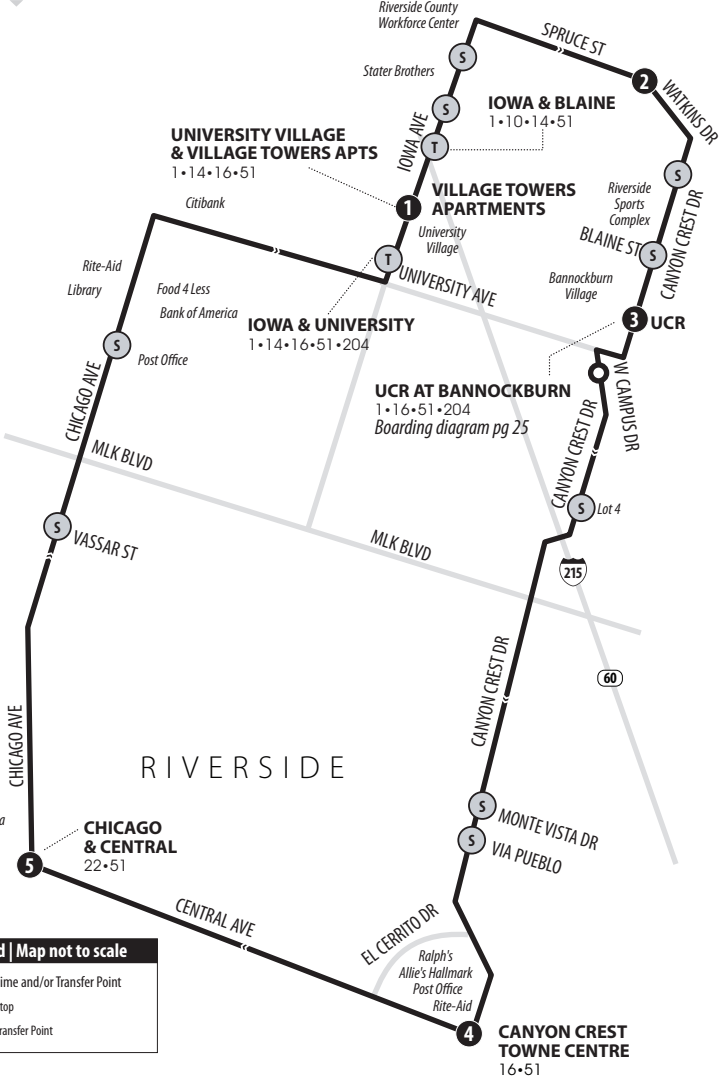

51

CREST CRUISER UCR - CANYON CREST TOWNE CENTRE

Information Center
(951) 565-5002
RiversideTransit.com
RTABus.com

Routing and timetables subject to change.
Rutas y horarios son sujetos a cambios.

No service on weekends or: Memorial Day, Independence Day, Labor Day, Thanksgiving Day, Christmas Day and New Year's Day or days when UCR is not in session.

Legend | Map not to scale

- 1** Time and/or Transfer Point
- S** Stop
- T** Transfer Point

A.M. times are in PLAIN, P.M. times are in BOLD | Times are approximate

UNIVERSITY VILLAGE & VILLAGE TOWER APARTMENTS	WATKINS & SPRUCE	UCR AT BANNOCKBURN	CANYON CREST TOWNE CENTRE	CHICAGO & CENTRAL	UNIVERSITY VILLAGE & VILLAGE TOWER APARTMENTS
1	2	3	4	5	1
7:29	7:35	7:40	7:46	7:49	7:58
8:09	8:15	8:20	8:26	8:29	8:38
8:49	8:55	9:00	9:06	9:09	9:18
9:29	9:35	9:40	9:46	9:49	9:58
10:09	10:15	10:20	10:26	10:29	10:38
10:49	10:55	11:00	11:06	11:09	11:18
11:29	11:35	11:40	11:46	11:49	11:58
12:09	12:15	12:20	12:26	12:29	12:38
12:49	12:55	1:00	1:06	1:09	1:18
1:29	1:35	1:40	1:46	1:49	1:58
2:09	2:15	2:20	2:26	2:29	2:38
2:49	2:55	3:00	3:06	3:09	3:18
3:29	3:35	3:40	3:46	3:49	3:58
4:09	4:15	4:20	4:26	4:29	4:38
4:49	4:55	5:00	5:06	5:09	5:18
5:29	5:35	5:40	5:46	5:49	5:58

OUT OF SERVICE DATES

Route will not operate on weekends or the following weekdays:

2022

May 30

Memorial Day

June 13 through September 16

Summer Break

September 5

Labor Day