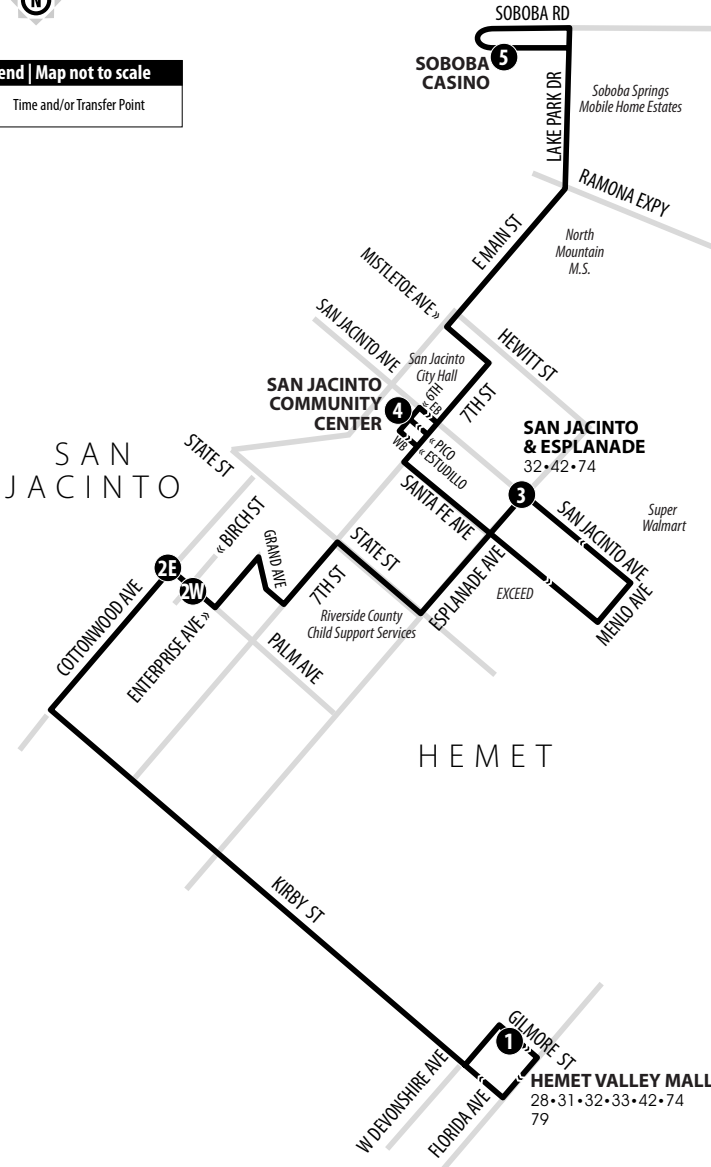

42

HEMET VALLEY MALL - SAN JACINTO - SOBOBA CASINO

Routing and timetables
subject to change.
Rutas y horarios son
sujetos a cambios.

Legend | Map not to scale

1 Time and/or Transfer Point

42

EASTBOUND TO SOBOBA CASINO | WEEKDAYS

A.M. times are in PLAIN, P.M. times are in BOLD | Times are approximate

HEMET VALLEY MALL	PALM & COTTONWOOD	SAN JACINTO & ESPLANADE	SAN JACINTO COMMUNITY CENTER	SOBOBA CASINO
1	2E	3	4	5
8:25	8:37	8:50	8:55	9:09
10:10	10:23	10:37	10:43	10:57
12:00	12:13	12:27	12:33	12:47
1:50	2:03	2:17	2:22	2:36
3:40	3:53	4:06	4:11	4:25
5:30	5:42	5:55	6:00	6:14

42

WESTBOUND TO HEMET VALLEY MALL | WEEKDAYS

A.M. times are in PLAIN, P.M. times are in BOLD | Times are approximate

SOBOBA CASINO	SAN JACINTO COMMUNITY CENTER	SAN JACINTO & ESPLANADE	PALM & BIRCH	HEMET VALLEY MALL
5	4	3	2W	1
9:18	9:26	9:36	9:44	10:00
11:08	11:16	11:26	11:34	11:50
12:58	1:06	1:16	1:24	1:40
2:48	2:56	3:06	3:14	3:30
4:38	4:46	4:56	5:04	5:20
6:28	6:36	6:46	6:54	7:10

42

WESTBOUND TO HEMET VALLEY MALL | WEEKENDS

A.M. times are in PLAIN, P.M. times are in BOLD | Times are approximate

SOBOBA CASINO	SAN JACINTO COMMUNITY CENTER	SAN JACINTO & ESPLANADE	PALM & BIRCH	HEMET VALLEY MALL
5	4	3	2W	1
9:17	9:25	9:35	9:43	9:56
10:56	11:04	11:14	11:22	11:35
12:53	1:01	1:11	1:19	1:32
2:31	2:39	2:49	2:57	3:10
4:26	4:34	4:44	4:52	5:06
6:08	6:16	6:26	6:34	6:48