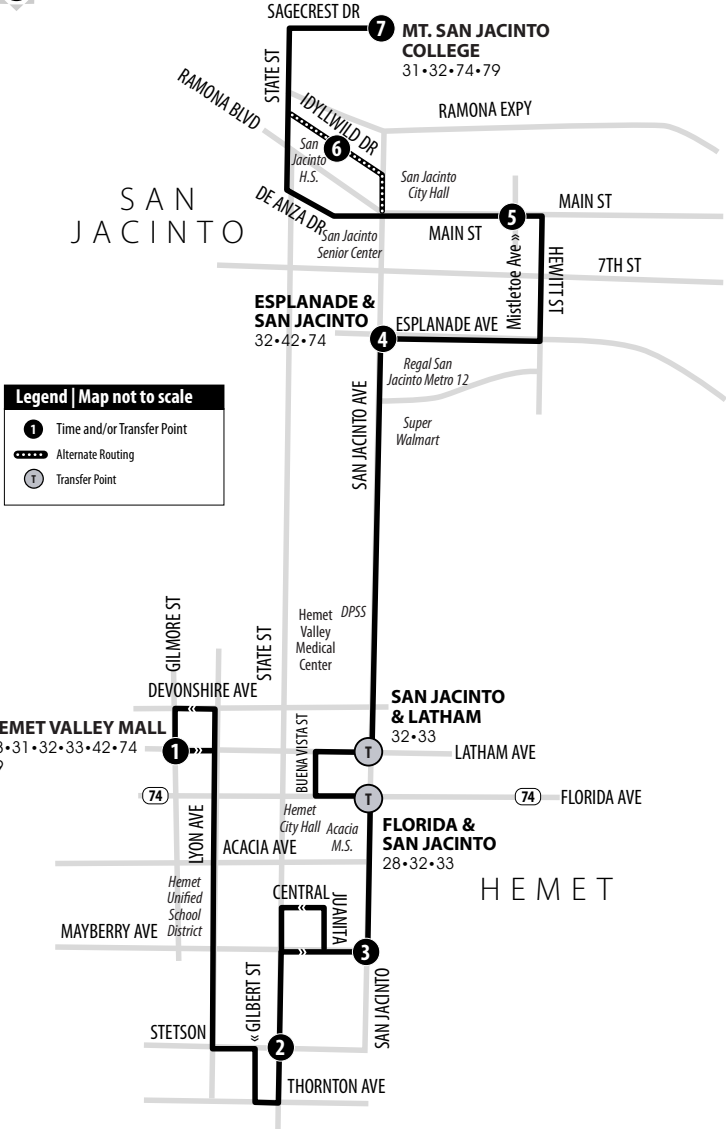

## HEMET VALLEY MALL - MT. SAN JACINTO COLLEGE

Routing and timetables  
subject to change.  
Rutas y horarios son  
sujetos a cambios.

A.M. times are in PLAIN, P.M. times are in BOLD | Times are approximate

S = Operates when school is in session only.

	HEMET VALLEY MALL	STATE & STETSON	SAN JACINTO & MAYBERRY	ESPLANADE & SAN JACINTO	MAIN & MISTLETOE	IDYLLWILD DR & ATTENBOROUGH	MT SAN JACINTO COLLEGE SAN JACINTO
	1	2	3	4	5	6	7
	5:55	6:08	6:14	6:29	6:36	—	6:48
S	5:55	6:08	6:14	6:29	6:36	6:43	6:50
	7:00	7:14	7:22	7:37	7:44	—	7:56
	8:15	8:32	8:40	8:53	9:00	—	9:12
	9:25	9:44	9:51	10:09	10:15	—	10:28
	10:35	10:54	11:01	11:20	11:26	—	11:39
	11:45	<b>12:02</b>	<b>12:09</b>	<b>12:28</b>	<b>12:34</b>	—	<b>12:47</b>
	<b>12:55</b>	<b>1:12</b>	<b>1:19</b>	<b>1:38</b>	<b>1:44</b>	—	<b>1:59</b>
	<b>2:05</b>	<b>2:23</b>	<b>2:30</b>	<b>2:49</b>	<b>2:55</b>	—	<b>3:10</b>
	<b>3:15</b>	<b>3:33</b>	<b>3:40</b>	<b>3:59</b>	<b>4:05</b>	—	<b>4:20</b>
	<b>4:25</b>	<b>4:41</b>	<b>4:48</b>	<b>5:06</b>	<b>5:12</b>	—	<b>5:27</b>
	<b>5:40</b>	<b>5:56</b>	<b>6:03</b>	<b>6:19</b>	<b>6:25</b>	—	<b>6:38</b>
	<b>6:45</b>	<b>7:00</b>	<b>7:06</b>	<b>7:20</b>	<b>7:26</b>	—	<b>7:39</b>
	<b>7:55</b>	<b>8:09</b>	<b>8:15</b>	<b>8:28</b>	<b>8:33</b>	—	<b>8:45</b>