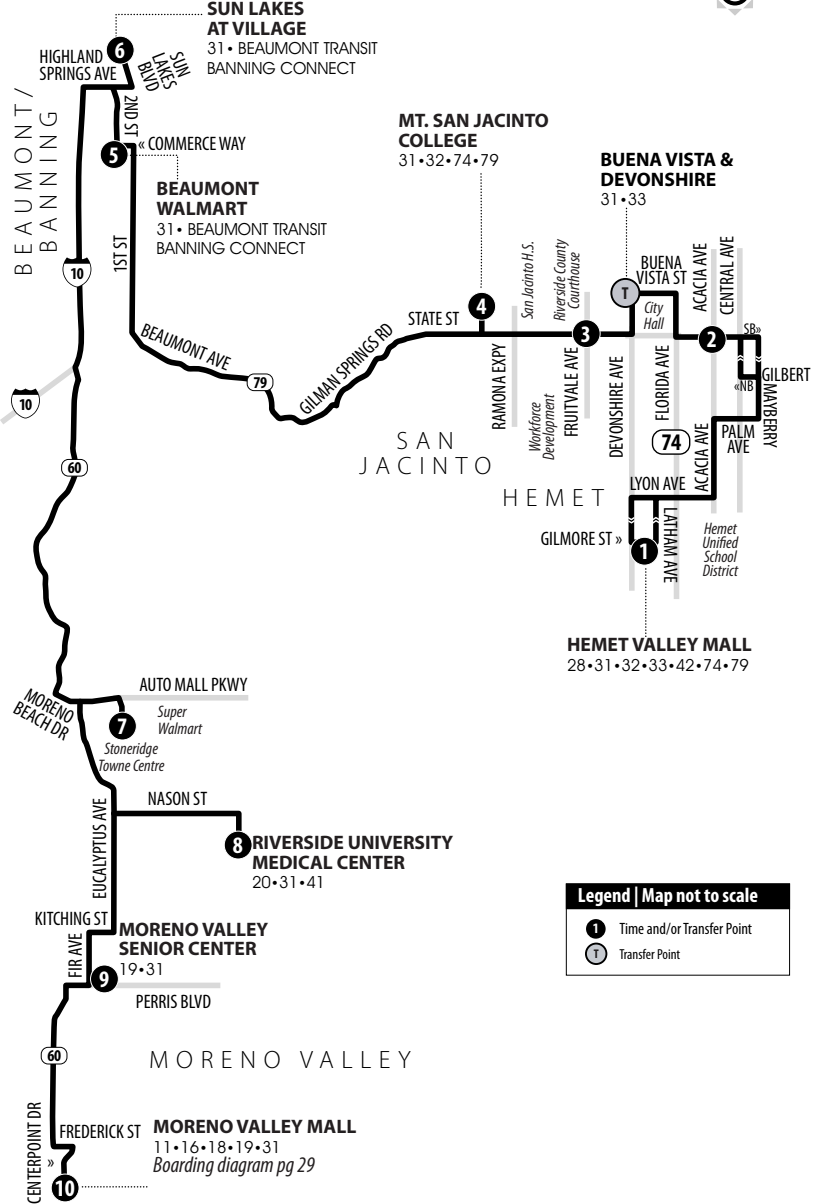

31

HEMET VALLEY MALL - SAN JACINTO - BEAUMONT - BANNING - MORENO VALLEY

Routing and timetables
subject to change.
Rutas y horarios son
sujetos a cambios.