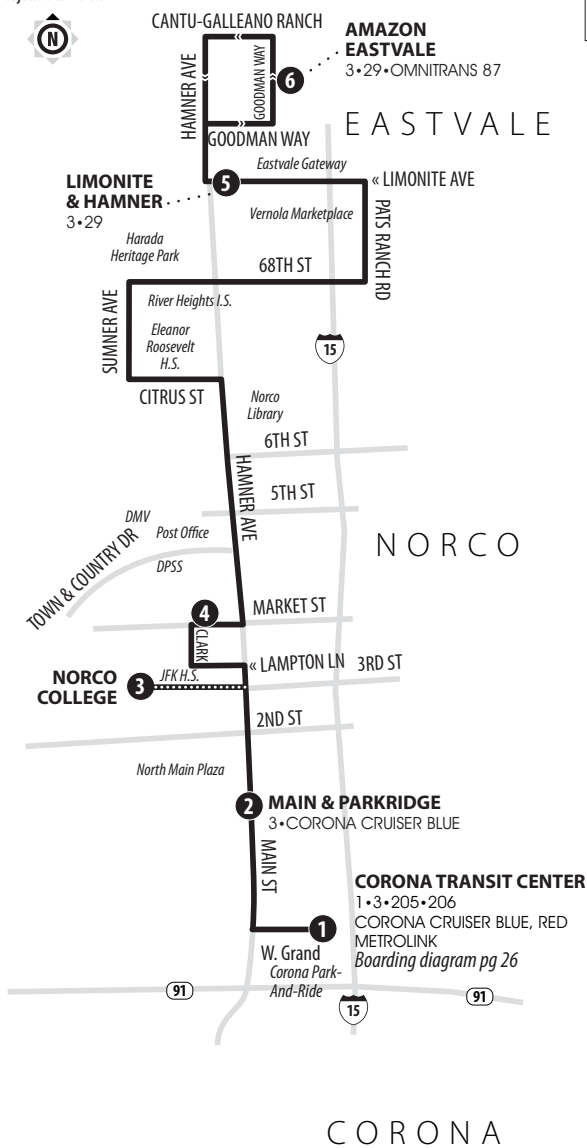

3

EASTVALE - NORCO - CORONA

**Routing and timetables
subject to change.**
Rutas y horarios son
sujetos a cambios.

Legend | Map not to scale

- 1** Time and/or Transfer Point
- Alternate Routing

RTA and Corona Cruiser honor each other's 1-Day and 30-Day passes at shared stops.

3

NORTHBOUND TO EASTVALE | WEEKDAYS

A.M. times are in PLAIN, P.M. times are in BOLD | Times are approximate

CORONA TRANSIT CENTER	MAIN & PARKRIDGE	NORCO COLLEGE	MARKET & CLARK	LIMONITE & HAMNER	AMAZON EASTVALE
1	2	3	4	5	6
6:30	6:34	6:46	6:52	7:21	7:34
7:43	7:47	8:00	8:06	8:31	8:44
8:56	9:00	9:13	9:20	9:43	9:56
10:05	10:09	10:22	10:29	10:54	11:07
11:13	11:17	11:30	11:37	12:04	12:17
12:30	12:34	12:49	12:56	1:23	1:38
1:43	1:47	2:03	2:10	2:37	2:52
3:04	3:08	3:24	3:32	4:05	4:20
4:22	4:26	4:41	4:48	5:16	5:31
5:46	5:50	6:05	6:12	6:42	6:57
6:56	7:00	7:12	7:19	7:49	8:04
8:17	8:21	8:33	8:39	9:02	9:17
9:32	9:36	9:47	9:53	10:16	10:31

3

NORTHBOUND TO EASTVALE | WEEKENDS

A.M. times are in PLAIN, P.M. times are in BOLD | Times are approximate

CORONA TRANSIT CENTER	MAIN & PARKRIDGE	MARKET & CLARK	LIMONITE & HAMNER	AMAZON EASTVALE
1	2	4	5	6
7:08	7:12	7:20	7:44	7:52
9:03	9:08	9:17	9:40	9:48
11:01	11:06	11:15	11:42	11:50
1:09	1:13	1:22	1:49	1:57
3:07	3:11	3:20	3:47	3:55
5:15	5:19	5:27	5:54	6:02
7:15	7:19	7:27	7:51	7:59

3

SOUTHBOUND TO CORONA | WEEKENDS

A.M. times are in PLAIN, P.M. times are in BOLD | Times are approximate

AMAZON EASTVALE	LIMONITE & HAMNER	MARKET & CLARK	MAIN & PARKRIDGE	CORONA TRANSIT CENTER
6	5	4	2	1
6:15	6:24	6:46	6:52	7:00
8:00	8:10	8:35	8:43	8:51
10:00	10:10	10:35	10:43	10:51
12:00	12:10	12:36	12:44	12:52
2:07	2:17	2:43	2:51	2:59
4:05	4:15	4:37	4:45	4:53
6:15	6:24	6:44	6:52	7:00